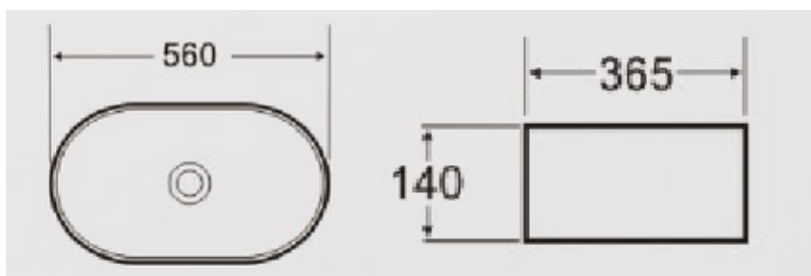

CHOICE SUPPLIES

BATHROOM • KITCHEN • LAUNDRY

BARWON

ABOVE COUNTER BASIN

Features

Item Code - 142041020

Product Model - K385

Materials - Vitreous China

Fitting - Counter Top

Waste - 32mm No Overflow

Size - 560X365X140mm

Warranty - 5 Years replacement

Australian owned since 2006

E info@choicesupplies.com.au | P 03 9548 1033 | W www.choicesupplies.com.au

Visit us at: [2/820 Princes Hwy, Springvale VIC 3171](https://www.google.com/maps/place/2820+Princes+Hwy,+Springvale+VIC+3171)