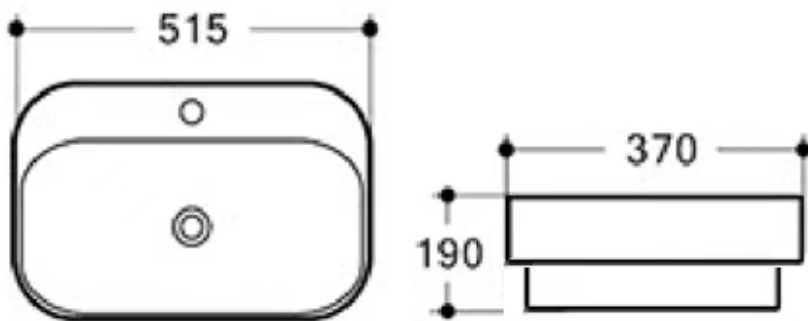

### Features

Item Code - 142041022

Product Model - K5033

Materials - Vitreous China

Fitting - Semi Inset

Waste - 32mm With Overflow

Size - 515X370X190mm

Warranty - 5 Years replacement