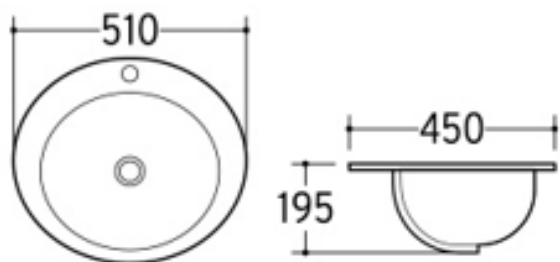

CHOICE SUPPLIES

BATHROOM • KITCHEN • LAUNDRY

CLYDE

INSET BASIN 1 TAP HOLE

Features

Item Code - 142041501

Product Model - 6030

Materials - Vitreous China

Fitting - Counter Inset

Waste - 32mm With Overflow

Size - 510X460X195mm

Warranty - 5 Years replacement

Australian owned since 2006

E info@choicesupplies.com.au | P 03 9548 1033 | W www.choicesupplies.com.au