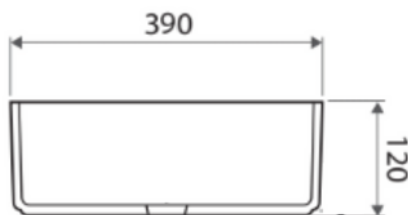

### Features

Item Code - 142045020

Product Model - CB01

Materials - Stone

Fitting - Counter Top

Waste - 32mm No Overflow

Size - 390X390X120mm

Warranty - 5 Years replacement