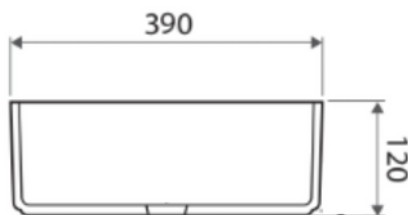

CHOICE SUPPLIES

BATHROOM • KITCHEN • LAUNDRY

COOPER - French Grey

COUNTER TOP STONE BASIN

Features

Item Code - 142045520

Product Model - CB2

Materials - Stone

Fitting - Counter Top

Waste - 32mm No Overflow

Size - 390X390X120mm

Warranty - 5 Years replacement

Australian owned since 2006

E info@choicesupplies.com.au | P 03 9548 1033 | W www.choicesupplies.com.au

Visit us at: [2/820 Princes Hwy, Springvale VIC 3171](https://www.google.com/maps/place/2820+Princes+Hwy,+Springvale+VIC+3171)