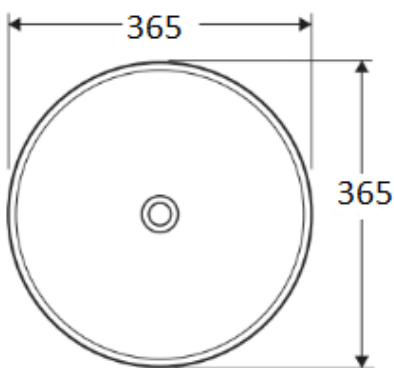

CHOICE SUPPLIES

BATHROOM • KITCHEN • LAUNDRY

COOPER

SEMI-INSET BASIN

Features

Item Code - 142042022

Product Model - 4201

Materials - Vitreous China

Fitting - Semi Inset

Waste - 32mm No Overflow

Size - 365X365X50mm

Warranty - 5 Years replacement

Australian owned since 2006

E info@choicesupplies.com.au | P 03 9548 1033 | W www.choicesupplies.com.au

Visit us at: [2/820 Princes Hwy, Springvale VIC 3171](https://www.google.com/maps/place/2820+Princes+Hwy,+Springvale+VIC+3171)