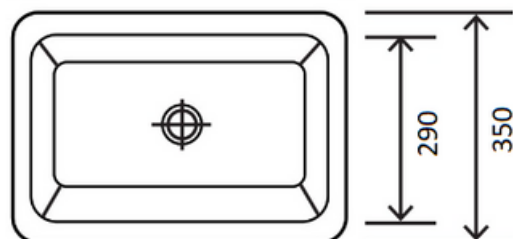

### Features

Item Code - 142042551

Product Model - K6033

Materials - Vitreous China

Fitting - Under Counter

Waste - 32mm With Overflow

Size - 570X350X120mm

Warranty - 5 Years replacement