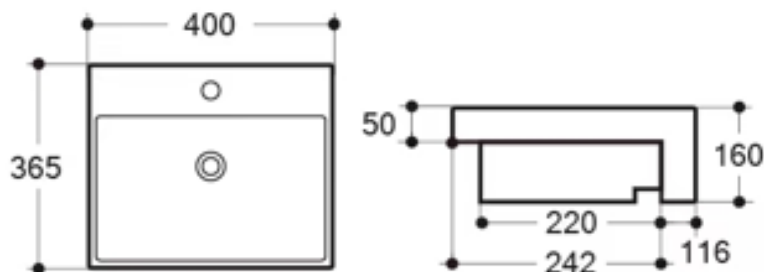

CHOICE SUPPLIES

BATHROOM • KITCHEN • LAUNDRY

GORDON

SEMI MINI RECESSED BASIN 1 TAP HOLE

Features

Item Code - 142042512

Product Model - K5050

Materials - Vitreous China

Fitting - Semi Recessed

Waste - 32mm With Overflow

Size - 400X365X160mm

Warranty - 5 Years replacement

Australian owned since 2006

E info@choicesupplies.com.au | P 03 9548 1033 | W www.choicesupplies.com.au