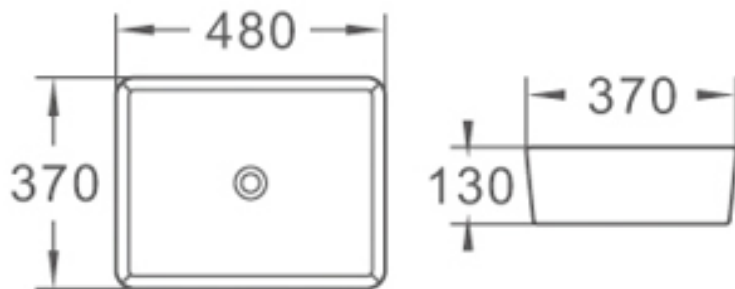

CHOICE SUPPLIES

BATHROOM • KITCHEN • LAUNDRY

GORDON

RECTANGLE ABOVE COUNTER BASIN

Features

Item Code - 142042520

Product Model - 4086

Materials - Vitreous China

Fitting - Above Counter

Waste - 32mm No Overflow

Size - 480X370X130mm

Warranty - 5 Years replacement

Australian owned since 2006

E info@choicesupplies.com.au | P 03 9548 1033 | W www.choicesupplies.com.au

Visit us at: [2/820 Princes Hwy, Springvale VIC 3171](https://www.google.com/maps/place/2820+Princes+Hwy,+Springvale+VIC+3171)