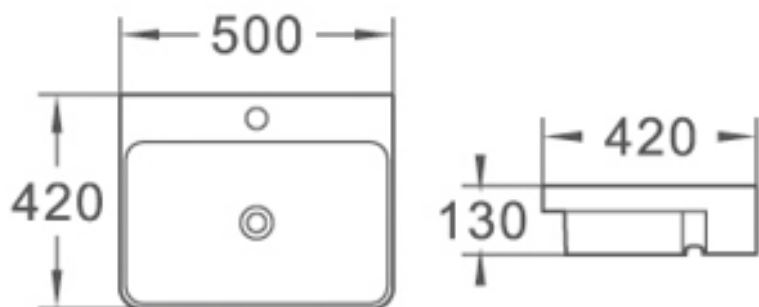

CHOICE SUPPLIES

BATHROOM • KITCHEN • LAUNDRY

GORDON

SEMI RECESSED BASIN 1 TAP HOLE

Features

Item Code - 142042511

Product Model - 4028A

Materials - Vitreous China

Fitting - Semi Recessed

Waste - 32mm With Overflow

Size - 500X420X130mm

Warranty - 5 Years replacement

Australian owned since 2006

E info@choicesupplies.com.au | P 03 9548 1033 | W www.choicesupplies.com.au