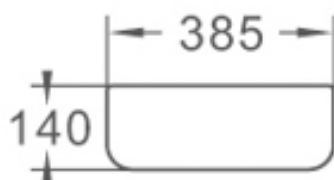

Australian owned since 2006

E info@choicesupplies.com.au | P 03 9548 1033 | W www.choicesupplies.com.au

Visit us at: [2/820 Princes Hwy, Springvale VIC 3171](https://www.google.com/maps/place/2820+Princes+Hwy,+Springvale+VIC+3171)