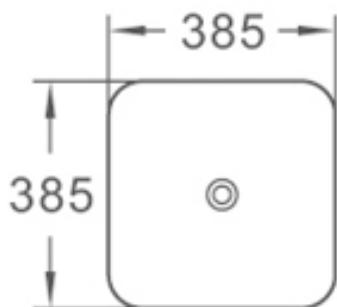

CHOICE SUPPLIES

BATHROOM • KITCHEN • LAUNDRY

GORDON

SQUARE ABOVE COUNTER BASIN

Features

Item Code - 142042592

Product Model - 4007

Materials - Vitreous China

Fitting - Above Counter

Waste - 32mm No Overflow

Size - 385X385X140mm

Warranty - 5 Years replacement

Australian owned since 2006

E info@choicesupplies.com.au | P 03 9548 1033 | W www.choicesupplies.com.au

Visit us at: [2/820 Princes Hwy, Springvale VIC 3171](https://www.google.com/maps/place/2820+Princes+Hwy,+Springvale+VIC+3171)