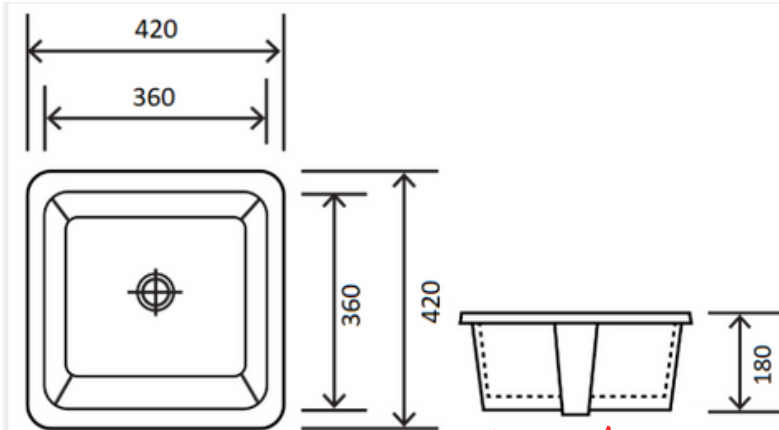

## Features

Item Code - 142042550

Product Model - K6035

Materials - Vitreous China

Fitting - Under Counter

Waste - 32mm With Overflow

Size - 405X405X120mm

Warranty - 5 Years replacement