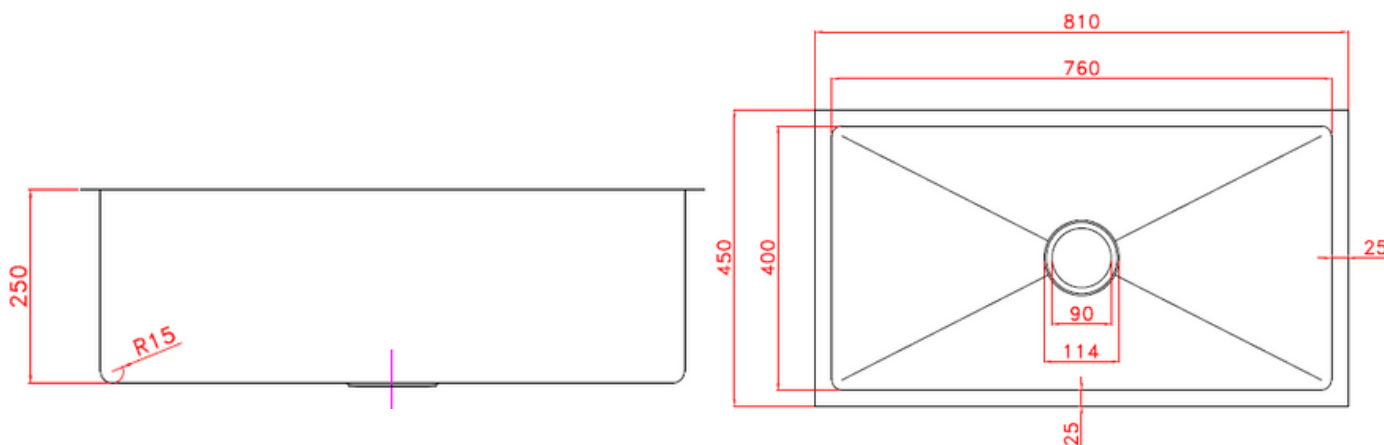

CHOICE SUPPLIES

BATHROOM • KITCHEN • LAUNDRY

King

LARGE SINGLE BOWL SINK

Features

Item Code - 152040535

Product Model - SS7640

Materials - Stainless Steel.

Fitting - Inset Or Undermount.

Waste - 90mm Basket Waste.

Size - 810X450X235mm

15 Year Replacement Warranty

Australian owned since 2006

E info@choicesupplies.com.au | P 03 9548 1033 | W www.choicesupplies.com.au