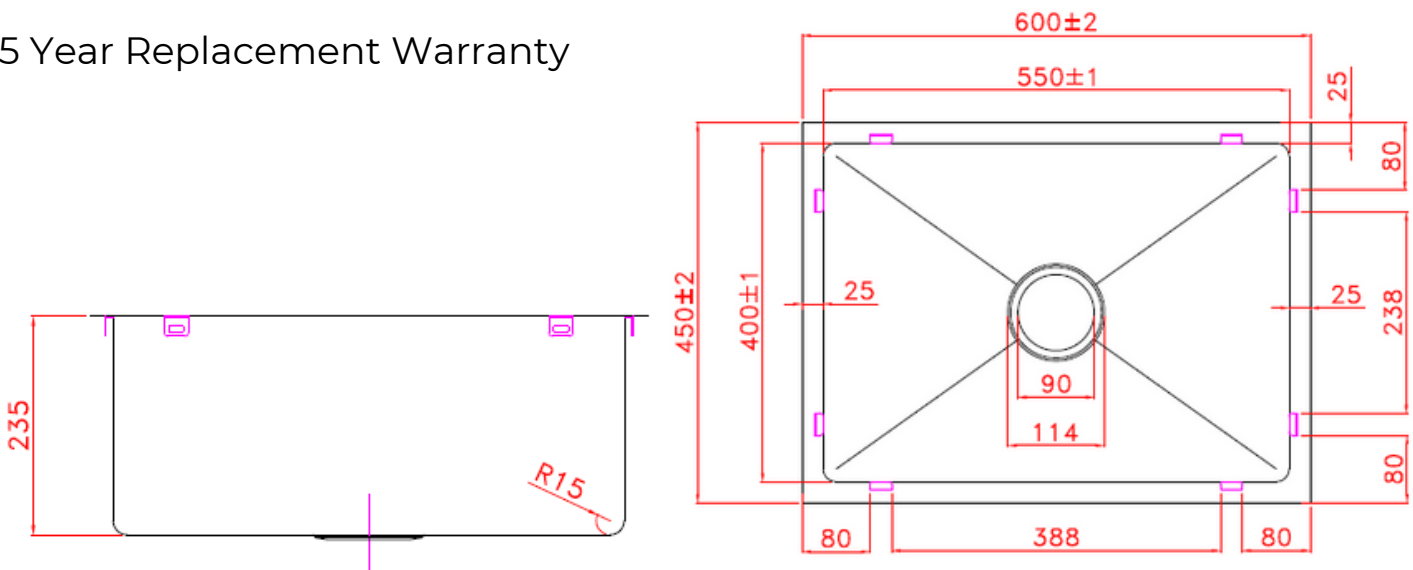

CHOICE SUPPLIES

BATHROOM • KITCHEN • LAUNDRY

King

MEDIUM SINGLE BOWL SINK

Features

Item Code - 152040531

Product Model - SS5540

Materials - Stainless Steel.

Fitting - Inset Or Undermount.

Waste - 90mm Basket Waste.

Size - 600X450X235mm

15 Year Replacement Warranty

Australian owned since 2006

E info@choicesupplies.com.au | P 03 9548 1033 | W www.choicesupplies.com.au