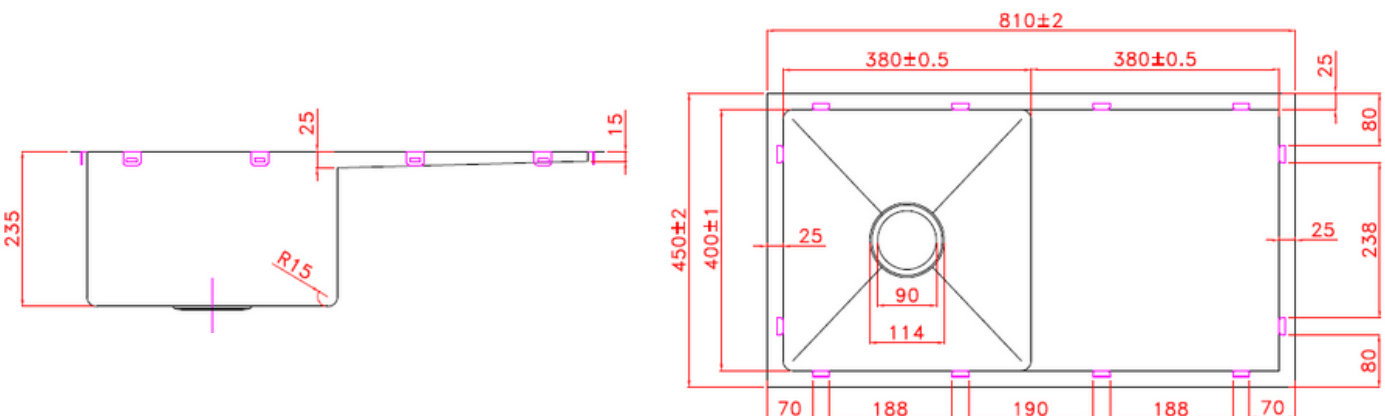

CHOICE SUPPLIES

BATHROOM • KITCHEN • LAUNDRY

King

SINGLE BOWL SINK WITH DRAINER

Features

Item Code - 152040501

Product Model - SS7645

Materials - Stainless Steel.

Fitting - Inset Or Undermount.

Waste - 90mm Basket Waste.

Size - 810X450X235mm

15 Year Replacement Warranty

Australian owned since 2006

E info@choicesupplies.com.au | P 03 9548 1033 | W www.choicesupplies.com.au