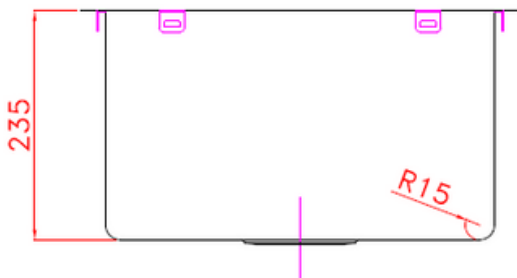

### Features

Item Code - 152040518

Product Model - SS4040

Materials - Stainless Steel.

Fitting - Inset Or Undermount.

Waste - 90mm Basket Waste.

Size - 450X450X235mm

15 Year Replacement Warranty