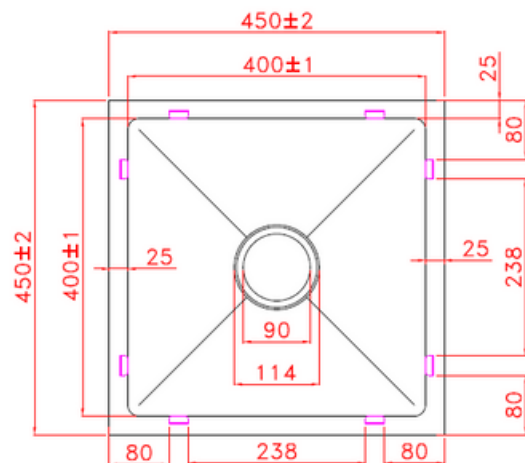

### Features

Item Code - 152040518

Product Model - SS4040

Materials - Stainless Steel.

Fitting - Inset Or Undermount.

Waste - 90mm Basket Waste.

Size - 450X450X235mm

15 Year Replacement Warranty