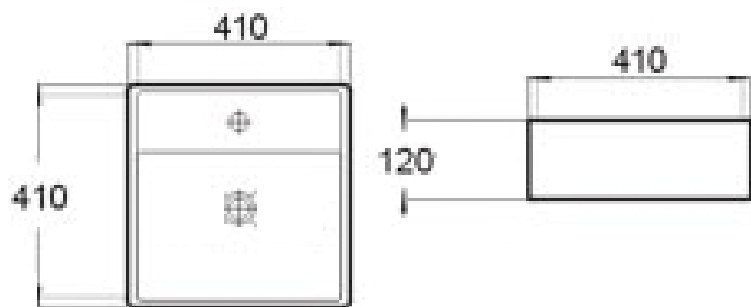

CHOICE SUPPLIES

BATHROOM • KITCHEN • LAUNDRY

YARRA

COUNTERTOP BASIN 1th

Features

Item Code - 142043521

Product Model - 4198

Materials - Vitreous China

Fitting - Counter Top

Waste - 32mm With Overflow

Size - 410X410X120mm

Warranty - 5 Years replacement

Australian owned since 2006

E info@choicesupplies.com.au | P 03 9548 1033 | W www.choicesupplies.com.au

Visit us at: [2/820 Princes Hwy, Springvale VIC 3171](https://www.google.com/maps/place/2820+Princes+Hwy,+Springvale+VIC+3171)