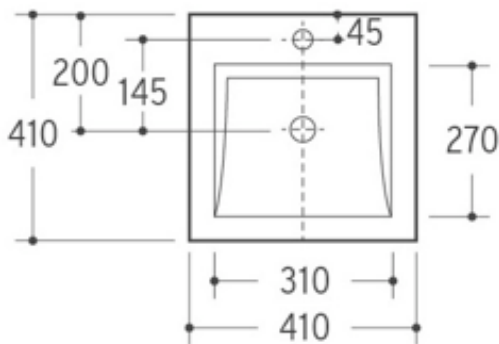

CHOICE SUPPLIES

BATHROOM • KITCHEN • LAUNDRY

YARRA

INSET BASIN 1th

Features

Item Code - 142043501

Product Model - 4185

Materials - Vitreous China

Fitting - Inset

Waste - 32mm With Overflow

Size - 410X410X170mm

Warranty - 5 Years replacement

Australian owned since 2006

E info@choicesupplies.com.au | P 03 9548 1033 | W www.choicesupplies.com.au

Visit us at: [2/820 Princes Hwy, Springvale VIC 3171](https://www.google.com/maps/place/2820+Princes+Hwy,+Springvale+VIC+3171)