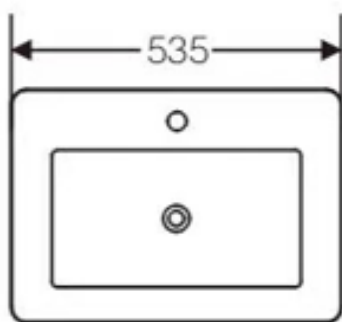

CHOICE SUPPLIES

BATHROOM • KITCHEN • LAUNDRY

YARRA

INSET BASIN 1th

Features

Item Code - 142043502

Product Model - K5346

Materials - Vitreous China

Fitting - Inset

Waste - 32mm With Overflow

Size - 535x460x170mm

Warranty - 5 Years replacement

Australian owned since 2006

E info@choicesupplies.com.au | P 03 9548 1033 | W www.choicesupplies.com.au

Visit us at: [2/820 Princes Hwy, Springvale VIC 3171](https://www.google.com/maps/place/2820+Princes+Hwy,+Springvale+VIC+3171)