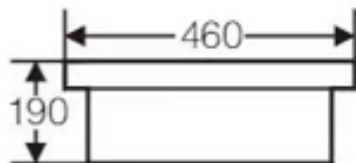

CHOICE SUPPLIES

BATHROOM • KITCHEN • LAUNDRY

YARRA

INSET BASIN 1th

Features

Item Code - 142043502

Product Model - K5346

Materials - Vitreous China

Fitting - Inset

Waste - 32mm With Overflow

Size - 535x460x170mm

Warranty - 5 Years replacement

Australian owned since 2006

E info@choicesupplies.com.au | P 03 9548 1033 | W www.choicesupplies.com.au

Visit us at: [2/820 Princes Hwy, Springvale VIC 3171](https://www.google.com/maps/place/2820+Princes+Hwy,+Springvale+VIC+3171)