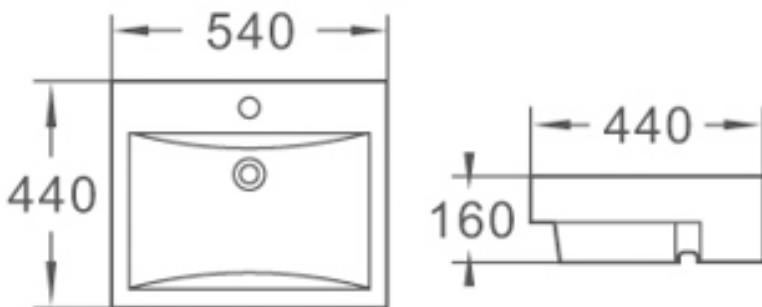

### Features

Item Code - 142043511

Product Model - 4093

Materials - Vitreous China

Fitting - Semi-Recessed

Waste - 32mm With Overflow

Size - 540x440x160mm

Warranty - 5 Years replacement