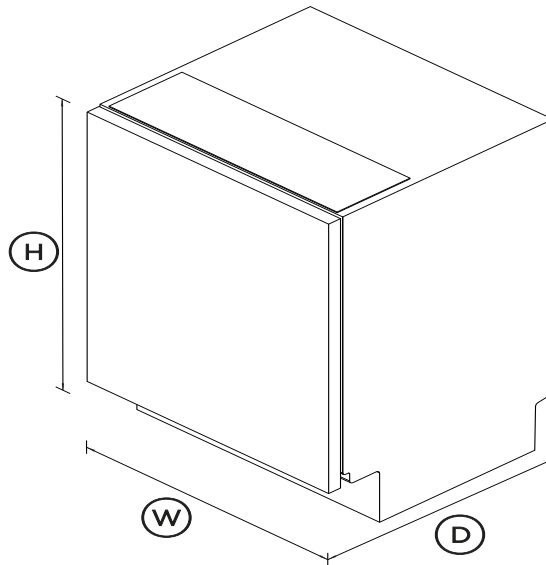

Integrated Dishwasher, Sanitise

Series 5 | Integrated

Panel Ready

Designed to be integrated seamlessly into your cabinetry, this dishwasher delivers extra wash options and Auto Door Open Dry.*

- Customise with your own front panel and handle to match your kitchen cabinetry
- Seven wash programs from Heavy to Light, including Auto and 60min
- Dry+, Sanitise and Half Load modifiers provide extra wash options
- Wi-Fi enabled and works with the SmarthQ™ app for remote control and notifications

DIMENSIONS

Height	820 - 880mm
Width	598mm
Depth	554mm

FEATURES & BENEFITS

SEAMLESS INTEGRATION

Customise your dishwasher with a panel and handle matching your cabinetry, for a seamless finish in your kitchen.