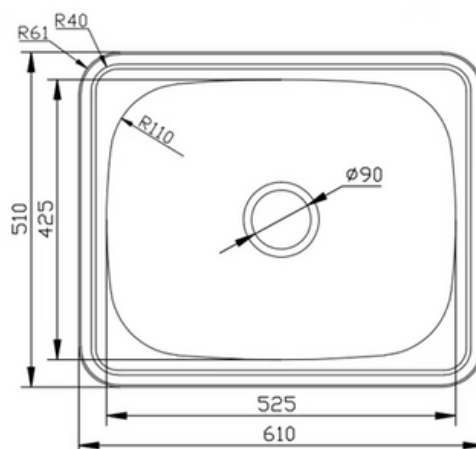

CHOICE SUPPLIES

BATHROOM • KITCHEN • LAUNDRY

Vouge

45lt STAINLESS STEEL INSET TROUGH INCLUDING
BY-PASS KIT.

Features

Item Code - 162040503

Product Model - VG45IT

Materials - Stainless Steel.

Fitting - Inset.

Waste - 90mm Basket Waste.

Size - 600X500X240mm

Includes Washing Machine By-Pass Kit

15 Year Replacement Warranty

Australian owned since 2006

E info@choicesupplies.com.au | P 03 9548 1033 | W www.choicesupplies.com.au