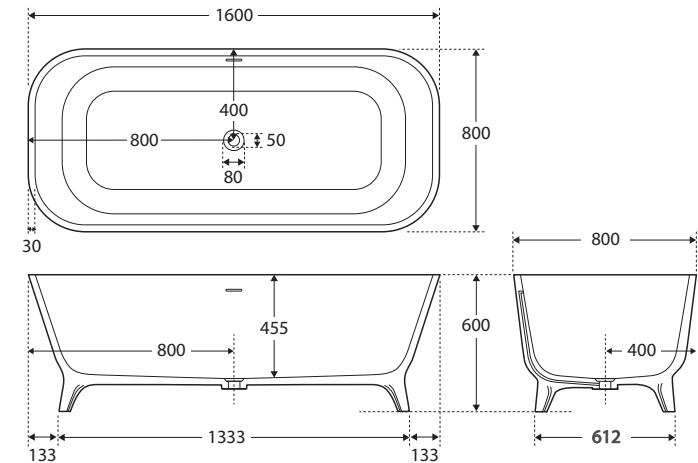

Hampton

FREESTANDING SOLID SURFACE BATH, 1600MM

Features

- Freestanding style with legs
- Built-in overflow
- Chrome pull-out/pop-up waste included
- Made from smooth and durable solid surface material
- Capacity: 290L
- Net weight: 125kg

Installation Warning: Floor preparation may be required for off-centre waste positions. Please discuss with your builder/plumber before tiling and waterproofing your bathroom.

Available in

Cleaning & Care

- Wipe with a clean, soft cloth and mild soapy water or non-abrasive bathroom cleaner. Test in an inconspicuous area before cleaning the whole bath.
- Avoid placing hot objects, such as hair straighteners, on any surface as these will cause discolouration and marking.
- Spills of hair dye, after-shave lotion, nail polish and remover, aerosol spray and other harsh chemicals should be removed immediately to prevent damage and discolouration. Clean immediately with mild soapy water using a clean, soft cloth.
- Please find more information in the Care Guide for this product online at [fienza.com.au](https://www.fienza.com.au)

We aim to ensure that specifications are correct at the time of publication. All measurements are shown in millimetres. Always use measurements of actual product received for final specification as the technical drawing may contain differences. Due to printing limitations, physical colour may vary from the image shown. Fienza reserves the right to make modifications without prior notice.