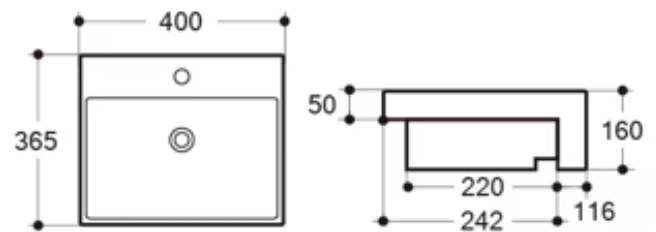

Specifications

GORDON Rectangle Above Counter 1 Tap Hole  
4027M

- 500X420X130mm

GORDON Semi Recessed 1 Tap Hole  
4028A

- 500X420X130mm

GORDON Square Above Counter Basin  
4007

- 385X385X140mm

GORDON Semi Mini Recessed 1 Tap Hole  
K5050