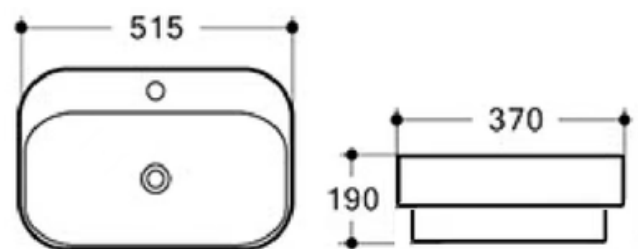

- 500x400x140mm

AVON Square Above Counter Basin  
4003

- 425x425x140mm

BARWON Above Counter Basin  
K385

- 560X365X140mm

BARWON Semi Inset Basin  
K5033

- 515x370x190mm

Specifications