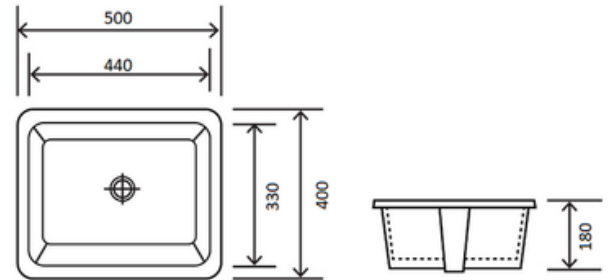

GORDON Medium Undermount Basin
K6034

- 500X400X120mm