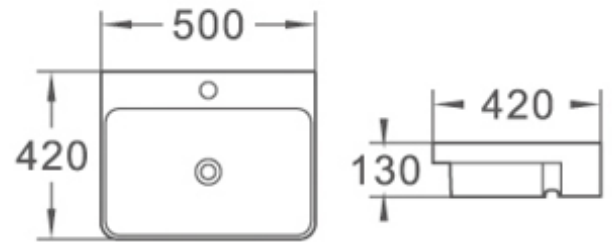

GORDON Semi Recessed 1 Tap Hole
4028A

- 500X420X130mm