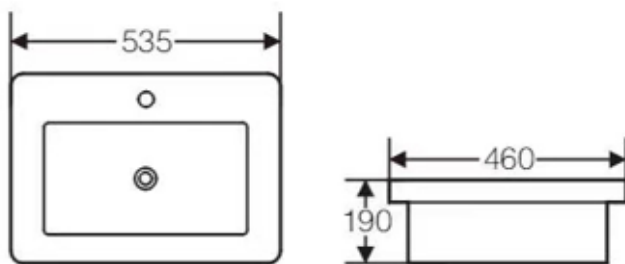

- 400X400X150mm

YARRA Wall Hung Basin 1th  
K5025

- 500X245X145mm

Specifications

YARRA Counter Top Basin 1th  
4198

- 410X410X120mm

YARRA Inset Basin 1th  
4185

- 410X410X170mm