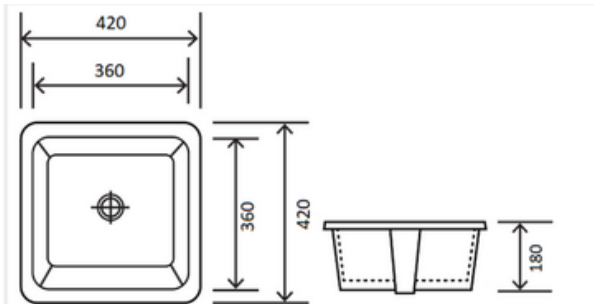

GORDON Square Undermount Basin
K6035

- 405X405X120mm