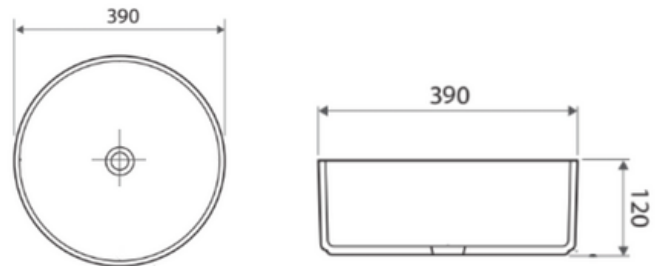

COOPER French Grey Counter Top
Stone Basin
4003

- 390X390X120mm