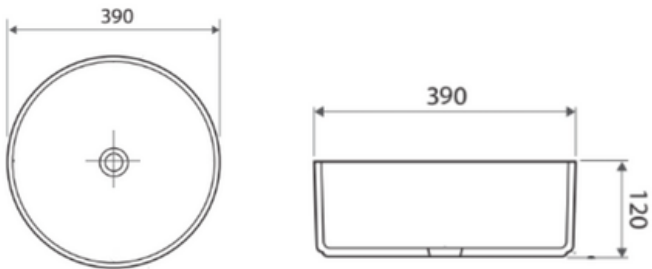

Specifications

COOPER Grey Mist Counter Top
Stone Basin
CB1

- 390X390X120mm