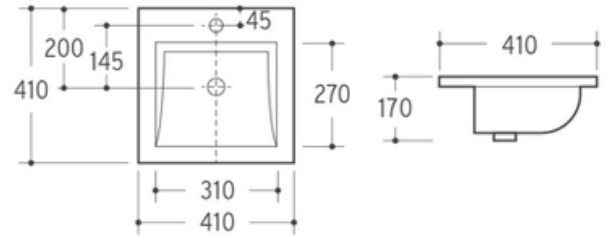

- 400X400X150mm

YARRA Wall Hung Basin 1th  
K5025

- 500X245X145mm

Specifications

YARRA Counter Top Basin 1th  
4198

- 410X410X120mm

YARRA Inset Basin 1th  
4185

- 410X410X170mm