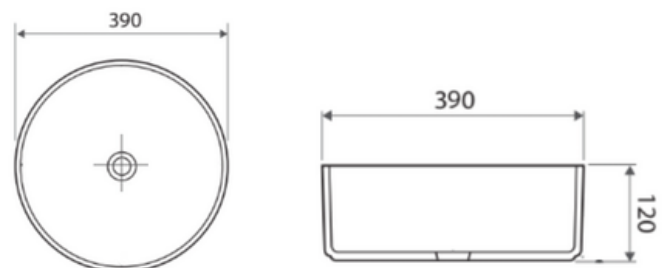

- 400X365X160mm

Specifications

COOPER Grey Mist Counter Top  
Stone Basin  
CB1

- 390X390X120mm

COOPER French Grey Counter Top  
Stone Basin  
4003

- 390X390X120mm

COOPER Above Counter Basin  
4202

- 360X360X120mm