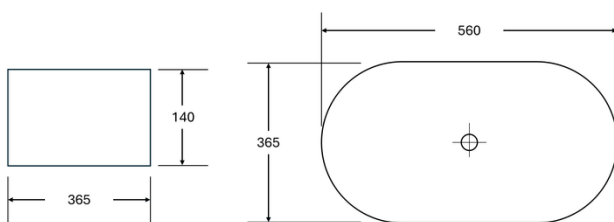

#### K5033

- Item Code 142041022
- Vitreous China Material
- Semi Inset Fitting
- 32mm With Overflow Waste
- 515X370X190mm
- 5 Year Replacement Warranty

Specifications

AVON Rectangle Above Counter Basin  
4002

- 500x400x140mm

AVON Square Above Counter Basin  
4003

- 425x425x140mm

BARWON Above Counter Basin  
K385

- 560X365X140mm

BARWON Semi Inset Basin  
K5033

- 515x370x190mm

Specifications