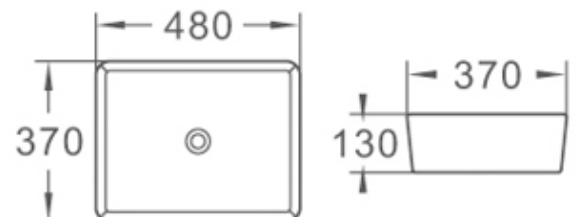

GORDON Rectangle Above Counter
4086

- 480X370X130mm