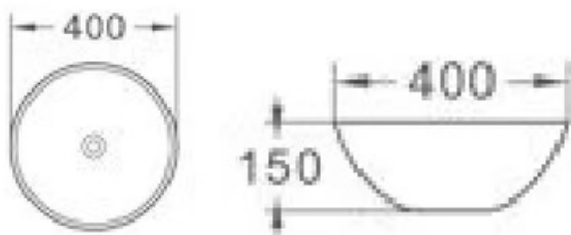

COOPER Black Sandstone Counter Top  
Stone Basin  
CSBG

- 390X390X120mm

Specifications

COOPER Semi Inset Basin  
4201

- 365X365X50mm

CLYDE Inset Basin 1 Tap Hole  
6030

- 510X460X195mm

KING Round Above Counter Basin  
K165