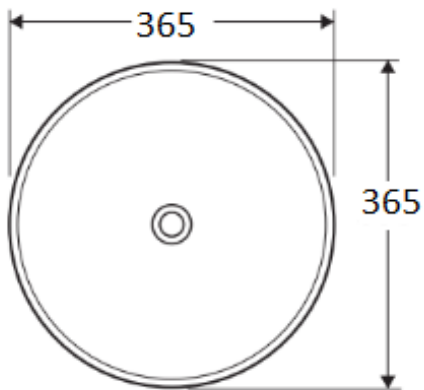

Specifications

COOPER Semi Inset Basin
4201

- 365X365X50mm