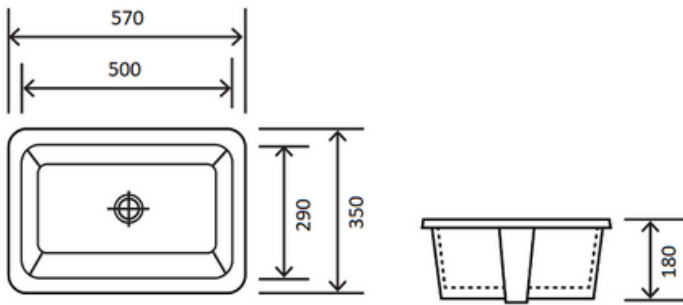

- 500x400x140mm

AVON Square Above Counter Basin  
4003

- 425x425x140mm

BARWON Above Counter Basin  
K385

- 560X365X140mm

BARWON Semi Inset Basin  
K5033

- 515x370x190mm

Specifications