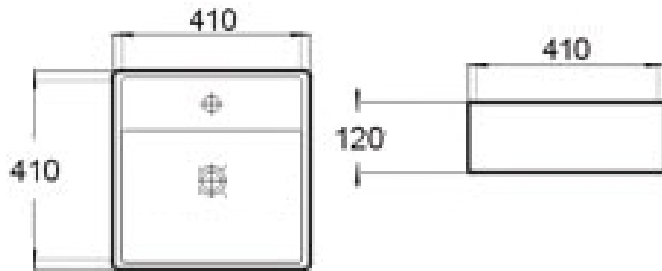

Specifications

YARRA Counter Top Basin 1th
4198

- 410X410X120mm