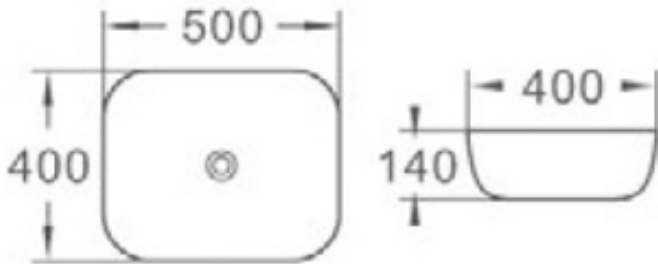

Specifications

AVON Rectangle Above Counter Basin
4002

- 500x400x140mm