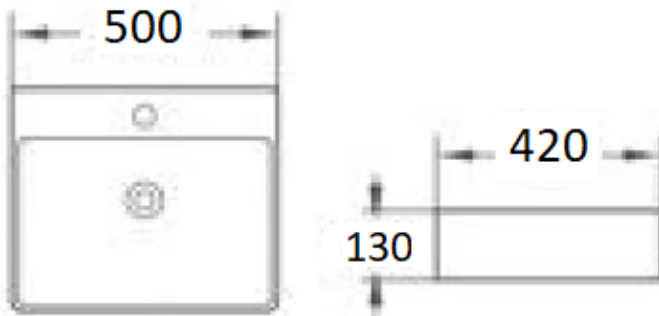

Specifications

GORDON Rectangle Above Counter 1 Tap Hole
4027M

- 500X420X130mm