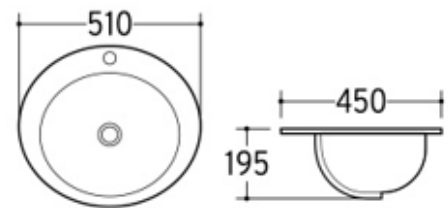

COOPER Black Sandstone Counter Top  
Stone Basin  
CSBG

- 390X390X120mm

Specifications

COOPER Semi Inset Basin  
4201

- 365X365X50mm

CLYDE Inset Basin 1 Tap Hole  
6030

- 510X460X195mm

KING Round Above Counter Basin  
K165

- 400X400X150mm

YARRA Wall Hung Basin 1th  
K5025

- 500X245X145mm

Specifications

YARRA Counter Top Basin 1th  
4198

- 410X410X120mm

YARRA Inset Basin 1th  
4185

- 410X410X170mm