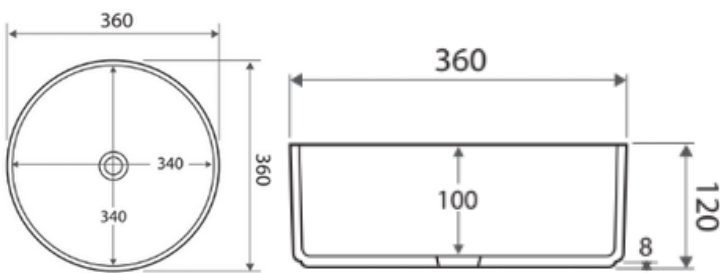

- 400X365X160mm

Specifications

COOPER Grey Mist Counter Top  
Stone Basin  
CB1

- 390X390X120mm

COOPER French Grey Counter Top  
Stone Basin  
4003

- 390X390X120mm

COOPER Above Counter Basin  
4202

- 360X360X120mm