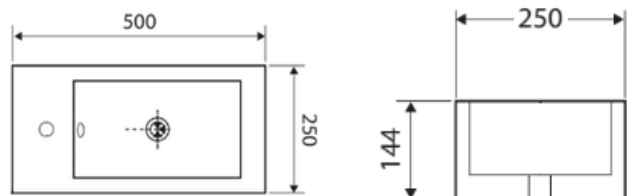

YARRA Wall Hung Basin 1th
K5025

- 500X245X145mm