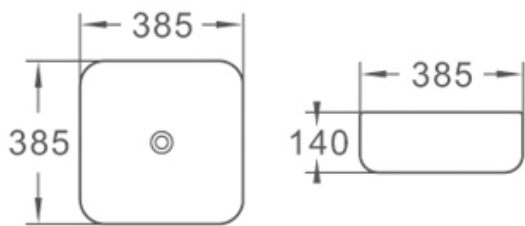

Specifications

GORDON Rectangle Above Counter 1 Tap Hole  
4027M

- 500X420X130mm

GORDON Semi Recessed 1 Tap Hole  
4028A

- 500X420X130mm

GORDON Square Above Counter Basin  
4007

- 385X385X140mm

GORDON Semi Mini Recessed 1 Tap Hole  
K5050