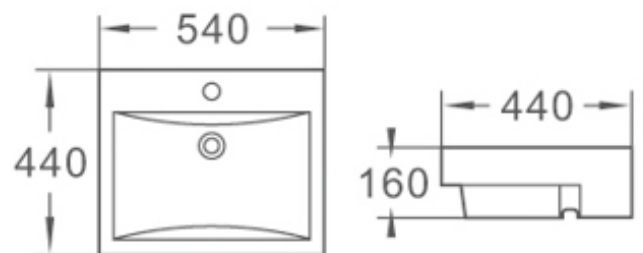

YARRA Semi Recessed Basin 1th
4093

- 540x440x160mm