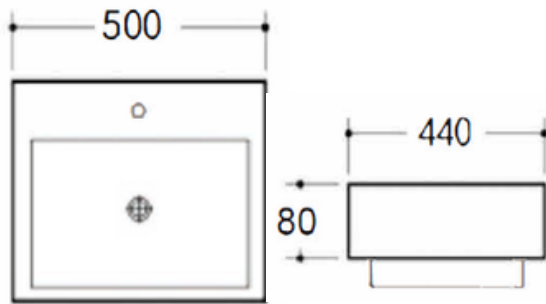

Specifications

SEMI-INSET VANITY BASIN

K508

- 500 x 440 x 80mm