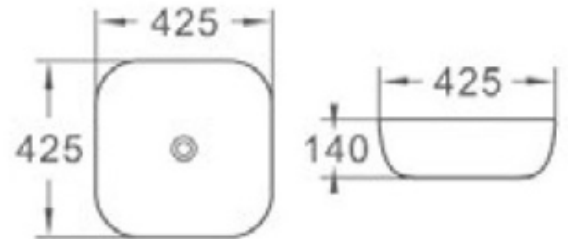

- 500x400x140mm

AVON Square Above Counter Basin  
4003

- 425x425x140mm

BARWON Above Counter Basin  
K385

- 560X365X140mm

BARWON Semi Inset Basin  
K5033

- 515x370x190mm

Specifications