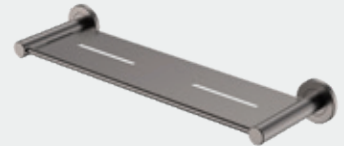

CALI Shower Shelf
$180 • 82807GM