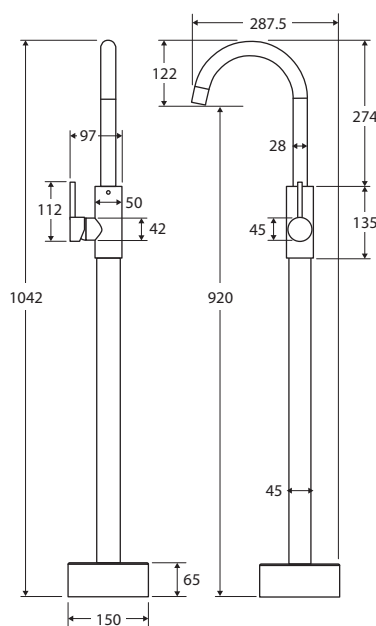

CALI Floor Mounted Bath Mixer

213112