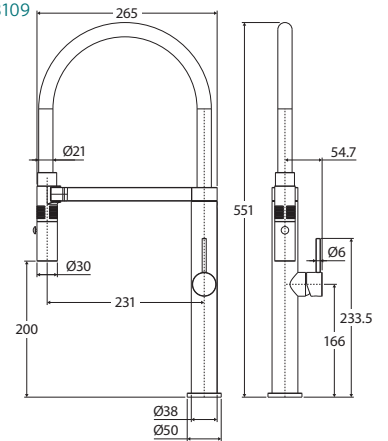

CALI Pull Down Sink Mixer

228109