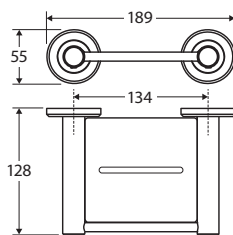

600mm • 8280860
900mm • 82808

CALI Robe Hook

82804

CALI Soap Shelf

82806

CALI Shower Shelf

82807

CALI Hand Towel Ring