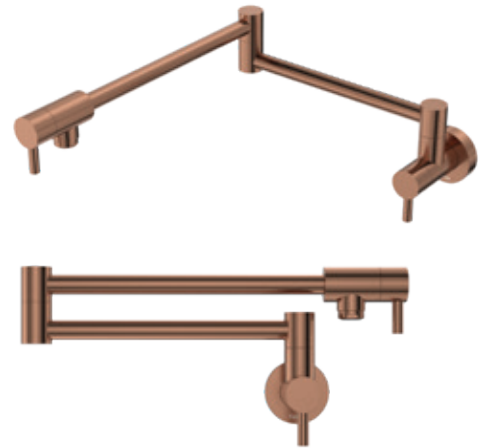

CALI Pot Filler
WELS 5 Star rated, 6L/min
$399 • 228120CO