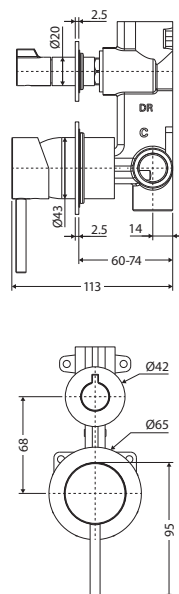

CALI Wall Diverter Mixer,
Small Round Plates

228102-4