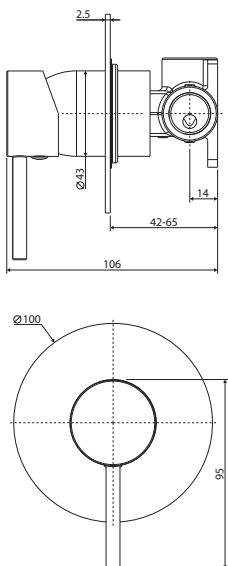

CALI Wall Mixer,
Large Round Plate

228101-3