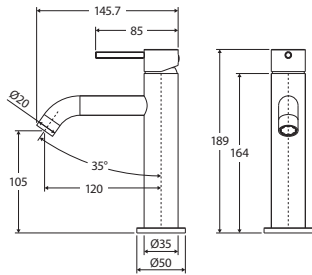

CALI
Basin Mixer

228103