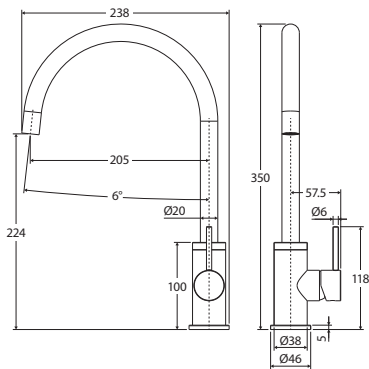

CALI Basin/Bath Wall Mixer Set,
Round Plates

160mm • 228104
200mm • 228104-200

CALI Basin/Bath Wall Mixer Set,
Rectangular Plate

160mm • 228106
200mm • 228106-200

CALI Wall Mixer,
Small Round Plate

228101

CALI Wall Mixer,
Large Round Plate

228101-3

CALI Wall Diverter Mixer,
Small Round Plates

228102-4

CALI Wall Diverter Mixer,
Large Round Plate

228102

CALI Sink Mixer

228105

CALI Pull Out Sink Mixer