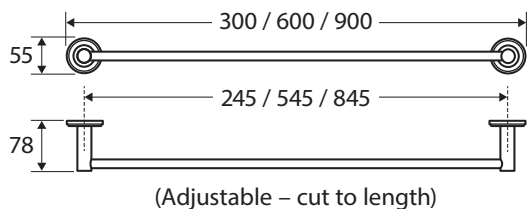

CALI Single Towel Rail

300mm • 8280130
600mm • 8280160
900mm • 82801