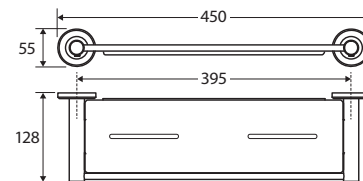

600mm • 8280860
900mm • 82808

CALI Robe Hook

82804

CALI Soap Shelf

82806

CALI Shower Shelf

82807

CALI Hand Towel Ring