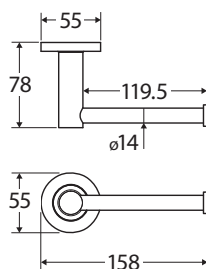

CALI Toilet Roll Holder

82803