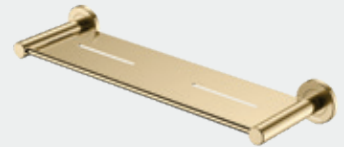

CALI Single Towel Rail
300mm \$79 • 8280130UB
900mm \$125 • 82801UB

CALI Robe Hook
\$49 • 82804UB

CALI Shower Dropper Set
WELS 3 Star rated, 9L/min
\$369 • 411125UB-C

CALI Double Towel Rail
900mm \$185 • 82808UB

CALI Soap Shelf
\$129 • 82806UB

CALI Shower Arm Set
WELS 3 Star rated, 9L/min
\$389 • 411125UB-B

CALI Toilet Roll Holder
\$69 • 82803UB

CALI Shower Shelf
\$180 • 82807UB

CALI Gooseneck Shower Arm Set
WELS 3 Star rated, 9L/min
\$429 • 411125UB-A