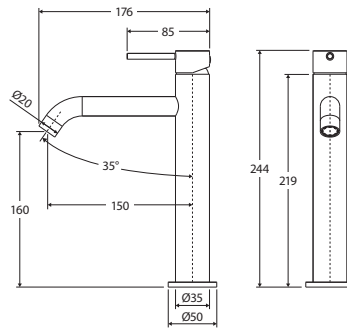

CALI Hand Towel Rail/Roll Holder
\$54 • 82805MB

CALI Hand Towel Ring
\$65 • 82802MB

CALI
Basin Mixer

228103

CALI
Medium Basin Mixer

228110

CALI
Tall Basin Mixer

228107