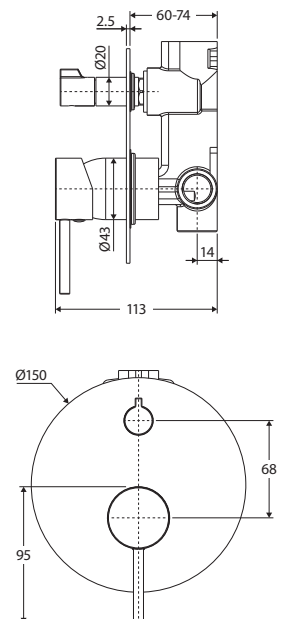

228101-3

CALI Wall Diverter Mixer,
Small Round Plates

228102-4

CALI Wall Diverter Mixer,
Large Round Plate

228102

CALI Sink Mixer

228105

CALI Pull Out Sink Mixer