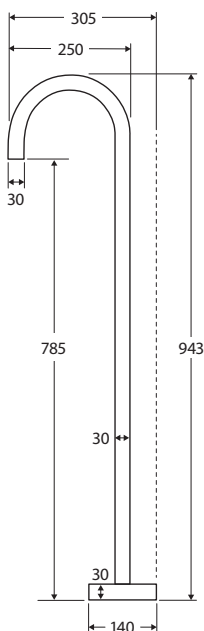

CALI Gooseneck Floor Mounted Bath Outlet

SP8016