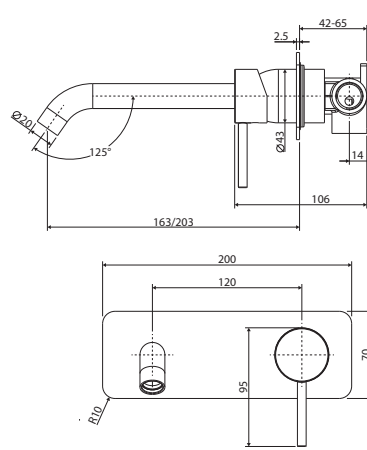

CALI Basin/Bath Wall Mixer Set,
Rectangular Plate

160mm • 228106
200mm • 228106-200