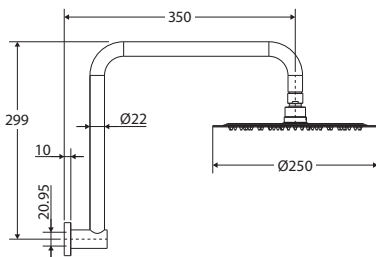

CALI Gooseneck Shower Arm Set

411125-A