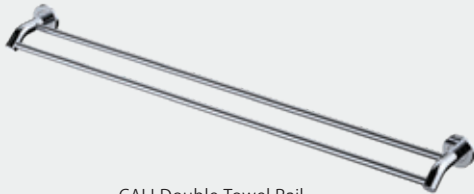

CALI Hand Showers
 WELS 3 Star rated, 9L/min
 Rectangular Plate **\$209 • 433112**
 Round Plate **\$130 • 433203**

CALI Rail Shower
WELS 3 Star rated, 9L/min
\$199 • 444109

SUPER STRONG ACCESSORIES
With up to 5 fixing points per wall mount on your CALI accessory, you get long-term durability and strength – no damaged walls.

CALI Single Towel Rail
300mm \$59 • 8280130
600mm \$59 • 8280160
900mm \$65 • 82801

CALI Robe Hook
\$30 • 82804

CALI Shower Dropper Set
WELS 3 Star rated, 9L/min
\$170 • 411125-C

CALI Double Towel Rail
600mm \$80 • 8280860
900mm \$89 • 82808