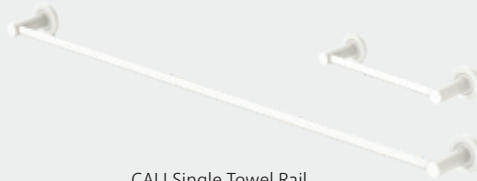

CALI Round Hand Showers
 WELS 3 Star rated, 9L/min
 Round Plate **\$249 • 433201MW**

CALI Rail Shower
WELS 3 Star rated, 9L/min
\$380 • 444109MW

SUPER STRONG ACCESSORIES

With up to 5 fixing points per wall mount on your CALI accessory, you get long-term durability and strength – no damaged walls.

CALI Single Towel Rail
300mm \$75 • 8280130MW
900mm \$120 • 82801MW

CALI Shower Dropper Set
WELS 3 Star rated, 9L/min
\$279 • 411125MW-C

CALI Double Towel Rail
900mm \$160 • 82808MW

CALI Robe Hook
\$39 • 82804MW