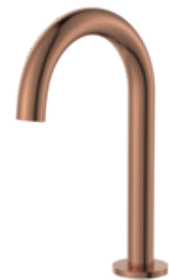

CALI Hand Towel Rail/Roll Holder
\$89 • 82805GM

CALI Hand Towel Ring
\$79 • 82802GM

CALI

BRUSHED COPPER

- PVD brushed copper finish
- Made from solid brass or stainless steel
- High quality European cartridges
- PEX split-resistant hoses

CALI Pot Filler
WELS 5 Star rated, 6L/min
\$399 • 228120CO

CALI Sink Mixer
WELS 6 Star rated, 4.5L/min
\$360 • 228105CO

CALI Pull Out Sink Mixer
WELS 6 Star rated, 4.5L/min
\$549 • 228108CO

CALI Pull Down Sink Mixer
WELS 6 Star rated, 4.5L/min
\$699 • 228109CO

CALI Hob Mounted Bath/Basin Outlet
WELS 5 Star rated, 5L/min
\$180 • 228111CO

CALI Basin/Bath Wall Mixer Set, Round Plates
WELS 5 Star rated, 5L/min when installed over basin
 160mm **\$480 • 228104CO**
 200mm **\$480 • 228104CO-200**