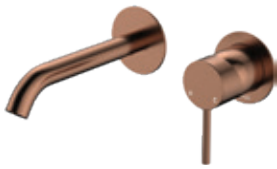

CALI Basin/Bath Wall Mixer Set, Round Plates
WELS 5 Star rated, 5L/min when installed over basin
160mm **$480 • 228104CO**
200mm **$480 • 228104CO-200**