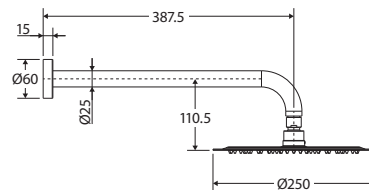

CALI Shower Arm Set

411125-B