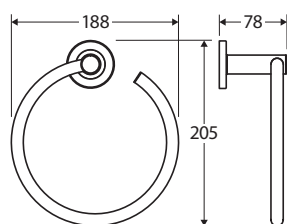

CALI Hand Towel Ring

82802