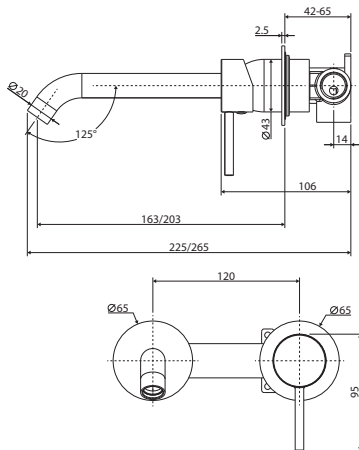

CALI Basin/Bath Wall Mixer Set,
Round Plates

160mm • 228104
200mm • 228104-200