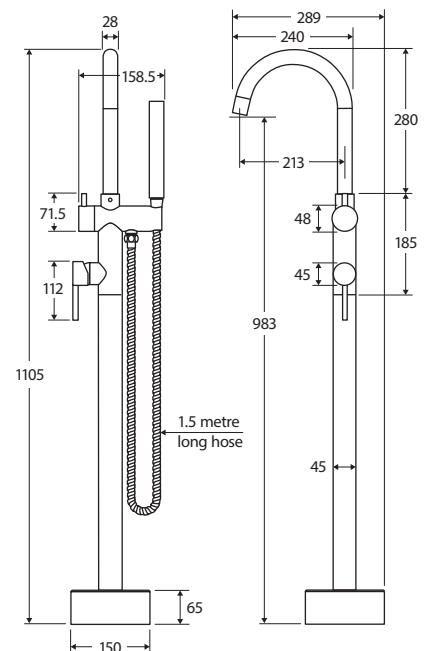

CALI Floor Mounted Bath Mixer with Hand Shower

213113