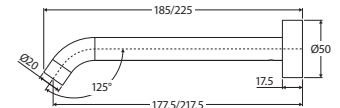

228108

CALI Pull Down Sink Mixer

228109

CALI Pot Filler

228120

CALI Bath/Basin Outlet

180mm • 228115
220mm • 228116

CALI Hob Mounted Bath/Basin Outlet