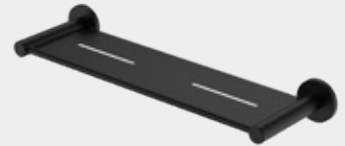

CALI Shower Shelf
$145 • 82807MB