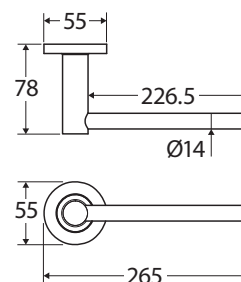

CALI Hand Towel Rail/Roll Holder

82805