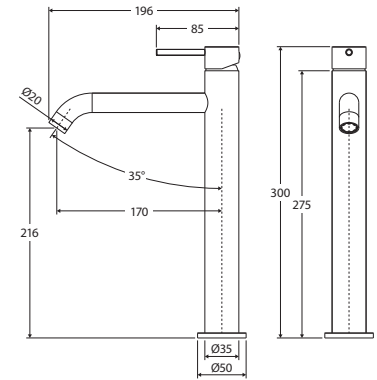

CALI Hand Towel Rail/Roll Holder
\$54 • 82805MB

CALI Hand Towel Ring
\$65 • 82802MB

CALI
Basin Mixer

228103

CALI
Medium Basin Mixer

228110

CALI
Tall Basin Mixer

228107