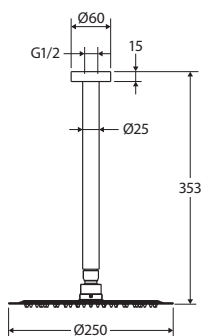

411125-C

CALI Gooseneck Shower Arm Set

411125-A

CALI Shower Arm Set

411125-B

CALI Single Towel Rail

300mm • 8280130
600mm • 8280160
900mm • 82801

CALI Double Towel Rail