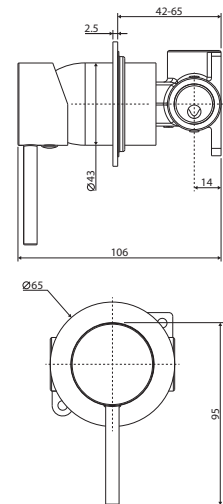

CALI Basin/Bath Wall Mixer Set,
Round Plates

160mm • 228104
200mm • 228104-200

CALI Basin/Bath Wall Mixer Set,
Rectangular Plate

160mm • 228106
200mm • 228106-200

CALI Wall Mixer,
Small Round Plate

228101

CALI Wall Mixer,
Large Round Plate