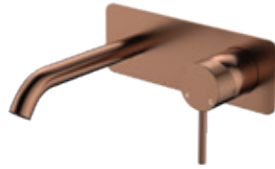

CALI Basin/Bath Wall Mixer Set, Rectangular Plate
WELS 5 Star rated, 5L/min when installed over basin
160mm **$449 • 228106CO**
200mm **$449 • 228106CO-200**