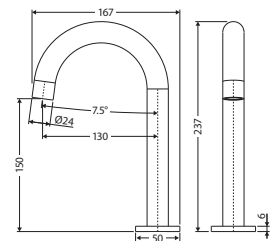

CALI Hob Mounted Bath/Basin Outlet

228111