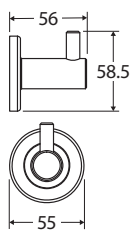

600mm • 8280860
900mm • 82808

CALI Robe Hook

82804

CALI Soap Shelf

82806

CALI Shower Shelf

82807

CALI Hand Towel Ring