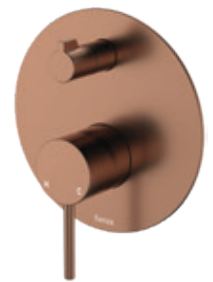

CALI Basin/Bath Wall Mixer Set, Rectangular Plate
WELS 5 Star rated, 5L/min when installed over basin
 160mm **\$449 • 228106CO**
 200mm **\$449 • 228106CO-200**

CALI Bath/Basin Outlet
WELS 5 Star rated, 5L/min when installed over basin
 180mm **\$150 • 228115CO**
 220mm **\$165 • 228116CO**

CALI Gooseneck Floor Mounted Bath Outlet
\$599 • SP8016CO

CALI Floor Mounted Bath Mixer
\$1099 • 213112CO

CALI Floor Mounted Bath Mixer with Hand Shower
WELS 3 Star rated, 8L/min
\$2200 • 213113CO

CALI Wall Mixer, Small Round Plate
\$285 • 228101CO

CALI Wall Mixer, Large Round Plate
\$299 • 228101CO-3

CALI Wall Diverter Mixer, Small Round Plates
\$440 • 228102CO-4

CALI Wall Diverter Mixer, Large Round Plate
\$420 • 228102CO

Cali

BRUSHED COPPER

CALI Twin Rail Showers
 WELS 3 Star rated, 9L/min (Overhead)
 WELS 3 Star rated, 9L/min (Handheld)
\$799 • 455109CO