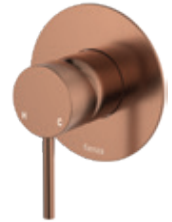

CALI Basin/Bath Wall Mixer Set, Rectangular Plate
WELS 5 Star rated, 5L/min when installed over basin
 160mm **\$449 • 228106CO**
 200mm **\$449 • 228106CO-200**

CALI Bath/Basin Outlet
WELS 5 Star rated, 5L/min when installed over basin
 180mm **\$150 • 228115CO**
 220mm **\$165 • 228116CO**

CALI Gooseneck Floor Mounted Bath Outlet
\$599 • SP8016CO

CALI Floor Mounted Bath Mixer
\$1099 • 213112CO

CALI Floor Mounted Bath Mixer with Hand Shower
WELS 3 Star rated, 8L/min
\$2200 • 213113CO

CALI Wall Mixer, Small Round Plate
\$285 • 228101CO

CALI Wall Mixer, Large Round Plate
\$299 • 228101CO-3

CALI Wall Diverter Mixer, Small Round Plates
\$440 • 228102CO-4

CALI Wall Diverter Mixer, Large Round Plate
\$420 • 228102CO

Cali

BRUSHED COPPER

CALI Twin Rail Showers
 WELS 3 Star rated, 9L/min (Overhead)
 WELS 3 Star rated, 9L/min (Handheld)
\$799 • 455109CO