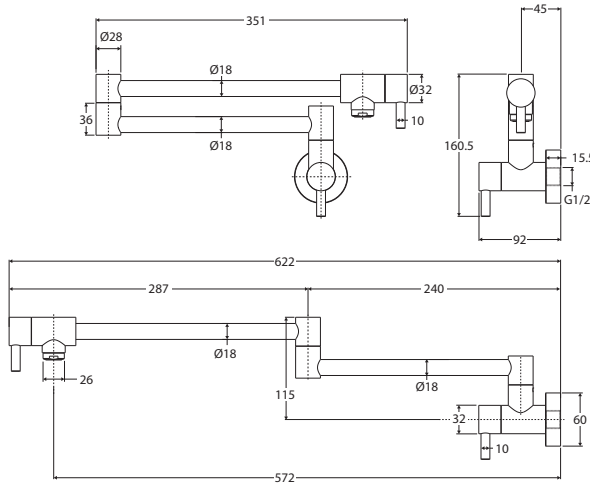

228108

CALI Pull Down Sink Mixer

228109

CALI Pot Filler

228120

CALI Bath/Basin Outlet

180mm • 228115
220mm • 228116

CALI Hob Mounted Bath/Basin Outlet