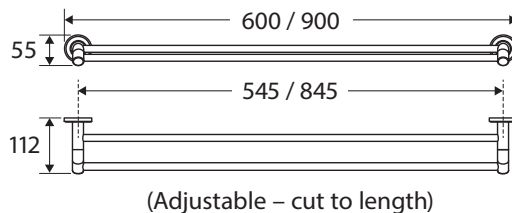

600mm • 8280860
900mm • 82808

CALI Robe Hook

82804

CALI Soap Shelf

82806

CALI Shower Shelf

82807

CALI Hand Towel Ring