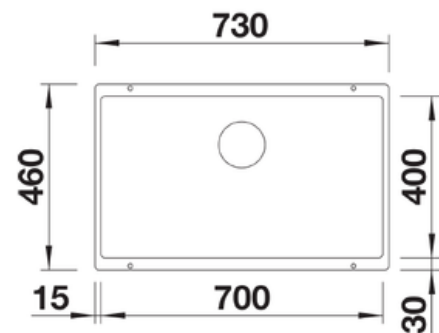

- 815X500X430mm

Top view

NAYA 8 S 1 1/2 Bowl with Drainer

NAYA 8 S

- 1160X500X372mm

Top view

NAYA XL 9 Single Bowl

NAYA XL 9

- 860X510X790mm

BLANCO

SPECIFICATIONS

Top view

SUBLINE 350/350-U Double Bowl

SUBLINE 350/350-U

- 755X400X460mm

Top view

SUBLINE 400-U Single Bowl

SUBLINE 400-U

- 430X400X460

Top view

SUBLINE 500-U Single Bowl

SUBLINE 500-U

- 530X400X460mm

Top view

- 403 x 433mm

Oliveri

Santorini

SPECIFICATIONS

183/4 Bowl Topmount with Drainer
ST-BL1510 LHB

- 1140W x 480H x 10R mm

183/4 Bowl Topmount with Drainer
ST-BL1510 RHB

- 1140W x 480H x 10R mm