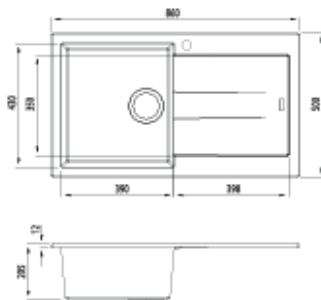

Single Bowl Topmount with Drainer
ST-BL1520 LHB

- 860W x 500H mm