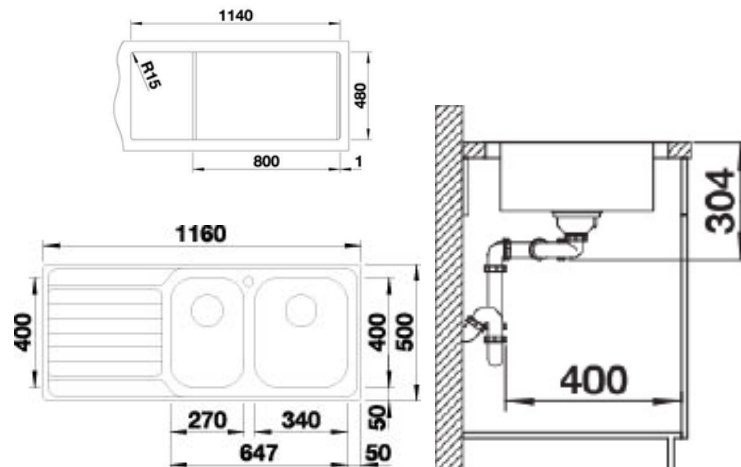

BLANCO

SPECIFICATIONS

DINAS 8 S 175 1 $\frac{3}{4}$ Bowl Inset Sink Drainer
DINAS 8S 175L/DINAS 8S 175R

- 1160W x 500D x 180H

WE ARE BLANCO
GET INSPIRED!