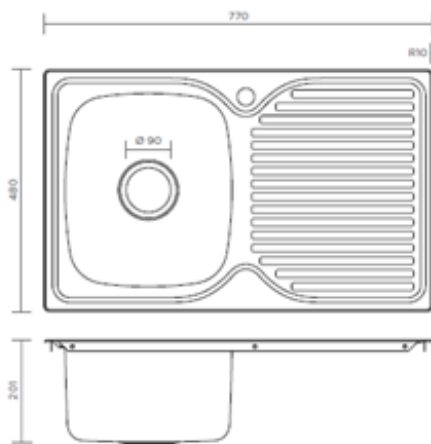

- 838W x 520H mm

Large Bowl Undermount Sink
ST-BL1550U

- 560W x 435H mm

Single Bowl Topmount with Drainer
ST-BL1520 LHB

- 860W x 500H mm

Single Bowl Topmount with Drainer
ST-BL1520 RHB

- 860W x 500H mm

Oliveri

SPECIFICATIONS

Sonetto Double Bowl Universal Sink
SN63TU

- 785W x 455H mm

Sonetto Standard Bowl Universal Sink
SN30TU

- 405W x 455H mm

Single Bowl Universal Mount Sink
PS30TU

- 405W x 455H mm

Double Bowl Universal Mount Sink
PS63TU

- 785W x 455H mm

Oliveri

SPECIFICATIONS

Double Bowl & Drainer - Topmount
PS71 (LHB) / PS72 (RHB)

- 1135W x 480H x 201D mm

1 3/4 Bowl & Drainer - Topmount
PS11 (LHB) / PS12 (RHB)

- 1080W x 480H x 201D mm

Single Bowl & Drainer - Topmount
PS21 (LHB) / PS22 (RHB)

- 770W x 480H x 201D mm

Project 1 1/2 Bowl – Universal
PS83TU

- 665X455X211mm

Looking for a digital copy?
Scan the QR Code below!

Helping Australians make the best choice.

2/820 Princes Hwy, Springvale VIC 3171