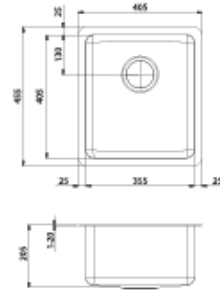

- 403 x 433mm

Oliveri

Santorini

SPECIFICATIONS

183/4 Bowl Topmount with Drainer
ST-BL1510 LHB

- 1140W x 480H x 10R mm

183/4 Bowl Topmount with Drainer
ST-BL1510 RHB

- 1140W x 480H x 10R mm

- 838W x 520H mm

Large Bowl Undermount Sink
ST-BL1550U

- 560W x 435H mm

Single Bowl Topmount with Drainer
ST-BL1520 LHB

- 860W x 500H mm

Single Bowl Topmount with Drainer
ST-BL1520 RHB

- 860W x 500H mm

Oliveri

SPECIFICATIONS

Sonetto Double Bowl Universal Sink
SN63TU

- 785W x 455H mm

Sonetto Standard Bowl Universal Sink
SN30TU

- 405W x 455H mm

Single Bowl Universal Mount Sink
PS30TU

- 405W x 455H mm

Double Bowl Universal Mount Sink
PS63TU

- 785W x 455H mm

Oliveri

SPECIFICATIONS

Double Bowl & Drainer - Topmount
PS71 (LHB) / PS72 (RHB)

- 1135W x 480H x 201D mm

1 3/4 Bowl & Drainer - Topmount
PS11 (LHB) / PS12 (RHB)

- 1080W x 480H x 201D mm

Single Bowl & Drainer - Topmount
PS21 (LHB) / PS22 (RHB)