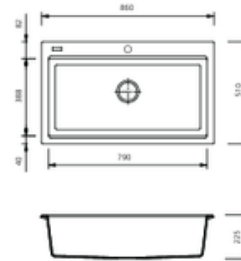

- 860X510X790mm

BLANCO

SPECIFICATIONS

Top view

SUBLINE 350/350-U Double Bowl

SUBLINE 350/350-U

- 755X400X460mm

Top view

- 403 x 433mm

Oliveri

Santorini

SPECIFICATIONS

183/4 Bowl Topmount with Drainer
ST-BL1510 LHB

- 1140W x 480H x 10R mm

183/4 Bowl Topmount with Drainer
ST-BL1510 RHB

- 1140W x 480H x 10R mm

SPECIFICATIONS

Large Bowl Topmount Sink
ST-BL1551

- 560W x 500H mm

Mega Bowl Topmount Sink
ST-BL1591

- 760W x 500H mm

Mega Bowl Undermount Sink
ST-BL1590U

- 760W x 435H mm

Standard Bowl Topmount Sink
ST-BL1531

- 410W x 500H mm

Oliveri

Santorini

SPECIFICATIONS

Standard Bowl Undermount Sink
ST-BL1530U

- 410W x 435H mm

Topmount Workstation Sink
ST-BL1596

- 860 W x 510 H mm