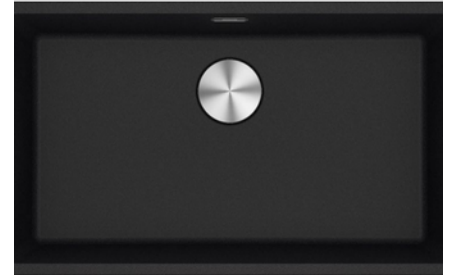

*Australian owned
since 2006*

FRANKE

Maris Single Bowl Sink

MRG 210-52 ON

- MRG 210-52 ON
- Flushmount
- 553 x 433mm
- Semi Integrated Waste w OF
- 50 years Warranty

Maris Single Bowl Sink

MRG 110-72 ON

- Item Code - MRG 110-72 ON
- 753 x 433mm
- Undermount
- Semi Integrated Waste w OF
- 50 year Warranty