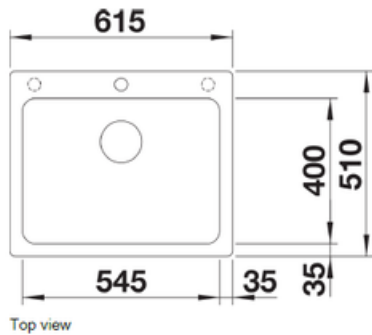

- 600X450X235mm

SPECIFICATIONS

King Single Bowl Sink

SS4040

- 450X450X235mm

King Double Bowl Sink

SS7645D

- 810X450X235mm

45lt Stainless Steel Inset Trough

VG45IT

- 600X500X240mm

BLANCO

SPECIFICATIONS

DINAS 8 S 175 1 $\frac{3}{4}$ Bowl Inset Sink Drainer
DINAS 8S 175L/DINAS 8S 175R

- 1160W x 500D x 180H

WE ARE BLANCO
GET INSPIRED!

BLANCO

SPECIFICATIONS

Top view

NAYA 6 Single Bowl

NAYA 6

- 615X510X545mm

NAYA 8 1 1/2 Bowl

NAYA 8

- 860X510X790mm

BLANCO

SPECIFICATIONS

Top view

SUBLINE 350/350-U Double Bowl

SUBLINE 350/350-U

- 755X400X460mm

Top view