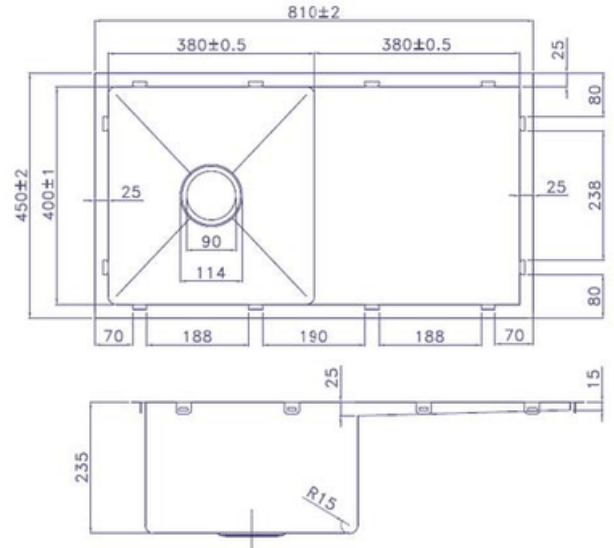

Project 1 1/2 Bowl – Universal

PS83TU

- Item Code - 150210131
- 304 grade, 18/10 polished stainless steel (1.2mm thick)
- Fabricated with 2mm radius corners
- Topmount/Undermount
- 2 x 90mm basket waste included
- Lifetime manufacturer's warranty

SPECIFICATIONS

King Double Bowl Sink with drainer
SS10840

- 1080X480X235mm

King Single Bowl Sink with Drainer
SS7645

- 810X450X235mm

King Large Single Bowl Sink
SS7640

- 810X450X235mm

King Medium Single Bowl Sink
SS5540

- 600X450X235mm

SPECIFICATIONS

King Single Bowl Sink

SS4040

- 450X450X235mm

King Double Bowl Sink

SS7645D

- 810X450X235mm

- 860X510X790mm

BLANCO

SPECIFICATIONS

Top view

SUBLINE 350/350-U Double Bowl

SUBLINE 350/350-U

- 755X400X460mm

Top view