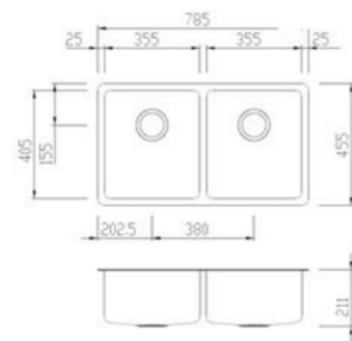

- 403 x 433mm

Oliveri

Santorini

SPECIFICATIONS

183/4 Bowl Topmount with Drainer
ST-BL1510 LHB

- 1140W x 480H x 10R mm

183/4 Bowl Topmount with Drainer
ST-BL1510 RHB

- 1140W x 480H x 10R mm

- 838W x 520H mm

Large Bowl Undermount Sink
ST-BL1550U

- 560W x 435H mm

Single Bowl Topmount with Drainer
ST-BL1520 LHB

- 860W x 500H mm

Single Bowl Topmount with Drainer
ST-BL1520 RHB

- 860W x 500H mm

Oliveri

SPECIFICATIONS

Sonetto Double Bowl Universal Sink
SN63TU

- 785W x 455H mm

Sonetto Standard Bowl Universal Sink
SN30TU

- 405W x 455H mm

Single Bowl Universal Mount Sink
PS30TU

- 405W x 455H mm

Double Bowl Universal Mount Sink
PS63TU

- 785W x 455H mm

Oliveri

SPECIFICATIONS

Double Bowl & Drainer - Topmount
PS71 (LHB) / PS72 (RHB)

- 1135W x 480H x 201D mm

1 3/4 Bowl & Drainer - Topmount
PS11 (LHB) / PS12 (RHB)

- 1080W x 480H x 201D mm

Single Bowl & Drainer - Topmount
PS21 (LHB) / PS22 (RHB)