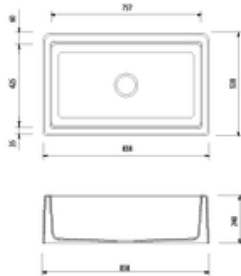

- 403 x 433mm

Oliveri

Santorini

SPECIFICATIONS

183/4 Bowl Topmount with Drainer
ST-BL1510 LHB

- 1140W x 480H x 10R mm

183/4 Bowl Topmount with Drainer
ST-BL1510 RHB

- 1140W x 480H x 10R mm

- 410W x 500H mm

Oliveri

Santorini

SPECIFICATIONS

Standard Bowl Undermount Sink
ST-BL1530U

- 410W x 435H mm

Topmount Workstation Sink
ST-BL1596

- 860 W x 510 H mm

Double Bowl Topmount Sink
ST-BL1564

- 860W x 510H mm

Double Bowl Undermount Sink
ST-BL1563U

- 860W x 435H mm

Oliveri

Santorini

SPECIFICATIONS

Farmhouse Undermount Sink
ST-BL1584U

- 838W x 520H mm

Large Bowl Undermount Sink
ST-BL1550U

- 560W x 435H mm

Single Bowl Topmount with Drainer
ST-BL1520 LHB

- 860W x 500H mm

Single Bowl Topmount with Drainer
ST-BL1520 RHB

- 860W x 500H mm

Oliveri