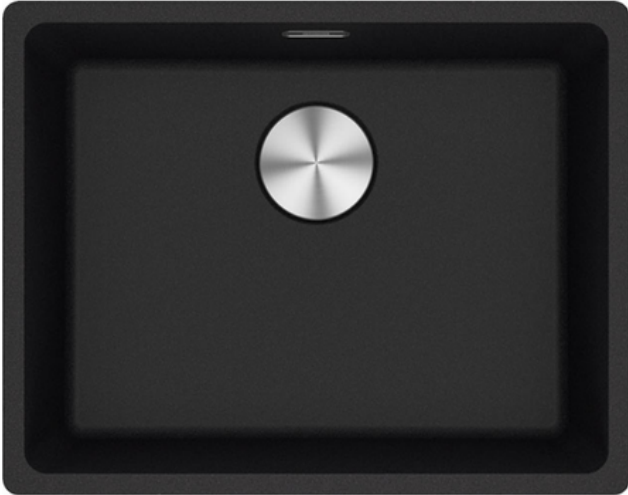

*Australian owned
since 2006*

FRANKE

Maris Single Bowl Sink

MRG 210-52 ON

- MRG 210-52 ON
- Flushmount
- 553 x 433mm
- Semi Integrated Waste w OF
- 50 years Warranty