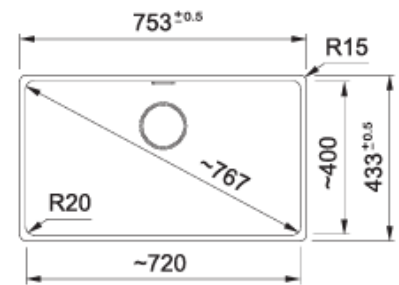

Maris Double Bowl Sink
MRG 120-35/35 ON

- 753 x 433mm

SPECIFICATIONS

Maris Single Bowl Sink
MRG 210-52 ON

- 553 x 433mm

Maris Single Bowl Sink
MRG 110-72 ON

- 753 x 433mm

Maris Single Bowl Sink
MRG 210-37 ON

- 403 x 433mm

Oliveri

Santorini

SPECIFICATIONS

183/4 Bowl Topmount with Drainer
ST-BL1510 LHB

- 1140W x 480H x 10R mm

183/4 Bowl Topmount with Drainer
ST-BL1510 RHB

- 1140W x 480H x 10R mm