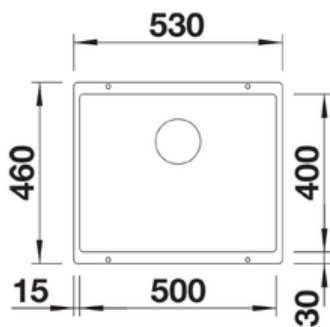

BLANCO

SPECIFICATIONS

Top view

NAYA 6 Single Bowl

NAYA 6

- 615X510X545mm

NAYA 8 1 1/2 Bowl

NAYA 8

- 815X500X430mm

Top view

NAYA 8 S 1 1/2 Bowl with Drainer

NAYA 8 S

- 1160X500X372mm

Top view

NAYA XL 9 Single Bowl

NAYA XL 9

- 860X510X790mm

BLANCO

SPECIFICATIONS

Top view

SUBLINE 350/350-U Double Bowl

SUBLINE 350/350-U

- 755X400X460mm

Top view

SUBLINE 400-U Single Bowl

SUBLINE 400-U

- 430X400X460

Top view

SUBLINE 500-U Single Bowl

SUBLINE 500-U

- 530X400X460mm

Top view