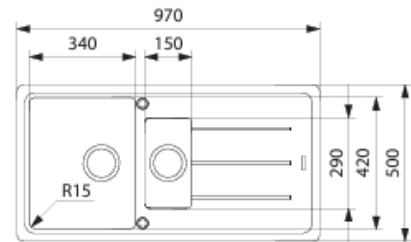

SUBLINE 700-U Single Bowl

SUBLINE 700-U

- 543X443X500mm

SPECIFICATIONS

Basis Double Bowl Sink with Drainer
BFG 621 ONYX

- 1160 x 500mm

Basis 1&1/2 Bowl Sink with Drainer
BFG 651 ONYX

- 970 x 500mm

Maris Double Bowl Sink
MRG 120-35/35 ON

- 753 x 433mm

SPECIFICATIONS

Maris Single Bowl Sink
MRG 210-52 ON

- 553 x 433mm

Maris Single Bowl Sink
MRG 110-72 ON

- 753 x 433mm

Maris Single Bowl Sink
MRG 210-37 ON