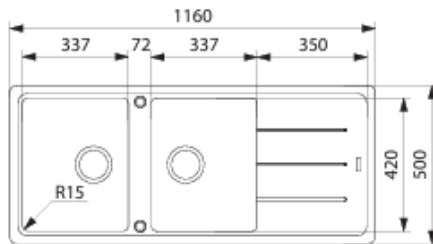

SPECIFICATIONS

Basis Double Bowl Sink with Drainer
BFG 621 ONYX

- 1160 x 500mm