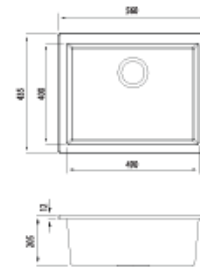

Large Bowl Undermount Sink
ST-BL1550U

- 560W x 435H mm