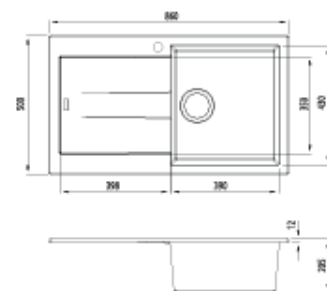

- 403 x 433mm

Oliveri

Santorini

SPECIFICATIONS

183/4 Bowl Topmount with Drainer
ST-BL1510 LHB

- 1140W x 480H x 10R mm

183/4 Bowl Topmount with Drainer
ST-BL1510 RHB

- 1140W x 480H x 10R mm

- 838W x 520H mm

Large Bowl Undermount Sink
ST-BL1550U

- 560W x 435H mm

Single Bowl Topmount with Drainer
ST-BL1520 LHB

- 860W x 500H mm

Single Bowl Topmount with Drainer
ST-BL1520 RHB

- 860W x 500H mm

Oliveri

SPECIFICATIONS

Sonetto Double Bowl Universal Sink
SN63TU

- 785W x 455H mm

Sonetto Standard Bowl Universal Sink
SN30TU

- 405W x 455H mm

Single Bowl Universal Mount Sink
PS30TU

- 405W x 455H mm

Double Bowl Universal Mount Sink
PS63TU

- 785W x 455H mm

Oliveri

SPECIFICATIONS

Double Bowl & Drainer - Topmount
PS71 (LHB) / PS72 (RHB)

- 1135W x 480H x 201D mm

1 3/4 Bowl & Drainer - Topmount
PS11 (LHB) / PS12 (RHB)

- 1080W x 480H x 201D mm

Single Bowl & Drainer - Topmount
PS21 (LHB) / PS22 (RHB)