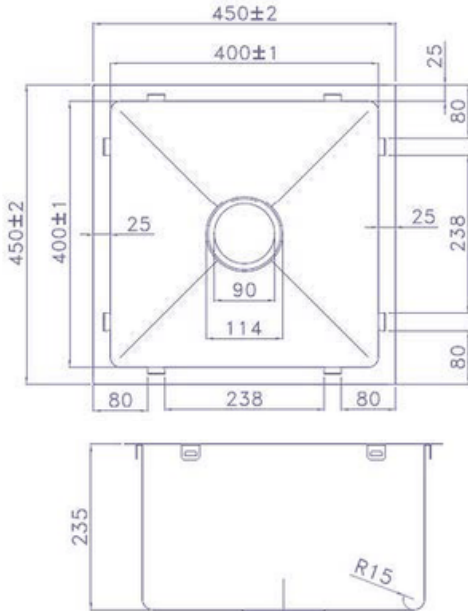

SPECIFICATIONS

King Double Bowl Sink with drainer
SS10840

- 1080X480X235mm

King Single Bowl Sink with Drainer
SS7645

- 810X450X235mm

King Large Single Bowl Sink
SS7640

- 810X450X235mm

King Medium Single Bowl Sink
SS5540

- 600X450X235mm

SPECIFICATIONS

King Single Bowl Sink

SS4040

- 450X450X235mm

King Double Bowl Sink

SS7645D

- 810X450X235mm

BLANCO

SPECIFICATIONS

Top view

NAYA 6 Single Bowl

NAYA 6

- 615X510X545mm

NAYA 8 1 1/2 Bowl

NAYA 8

- 860X510X790mm

BLANCO

SPECIFICATIONS

Top view

SUBLINE 350/350-U Double Bowl

SUBLINE 350/350-U

- 755X400X460mm

Top view