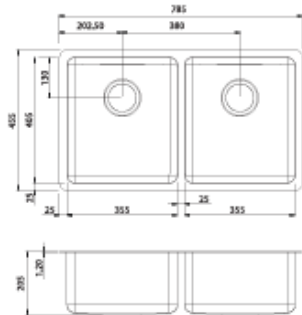

- 403 x 433mm

Oliveri

Santorini

SPECIFICATIONS

183/4 Bowl Topmount with Drainer
ST-BL1510 LHB

- 1140W x 480H x 10R mm

183/4 Bowl Topmount with Drainer
ST-BL1510 RHB

- 1140W x 480H x 10R mm

- 838W x 520H mm

Large Bowl Undermount Sink
ST-BL1550U

- 560W x 435H mm

Single Bowl Topmount with Drainer
ST-BL1520 LHB

- 860W x 500H mm

Single Bowl Topmount with Drainer
ST-BL1520 RHB

- 860W x 500H mm

Oliveri

SPECIFICATIONS

Sonetto Double Bowl Universal Sink
SN63TU

- 785W x 455H mm

Sonetto Standard Bowl Universal Sink
SN30TU

- 405W x 455H mm

Single Bowl Universal Mount Sink
PS30TU

- 405W x 455H mm

Double Bowl Universal Mount Sink
PS63TU

- 785W x 455H mm

Oliveri

SPECIFICATIONS

Double Bowl & Drainer - Topmount
PS71 (LHB) / PS72 (RHB)

- 1135W x 480H x 201D mm

1 3/4 Bowl & Drainer - Topmount
PS11 (LHB) / PS12 (RHB)

- 1080W x 480H x 201D mm

Single Bowl & Drainer - Topmount
PS21 (LHB) / PS22 (RHB)