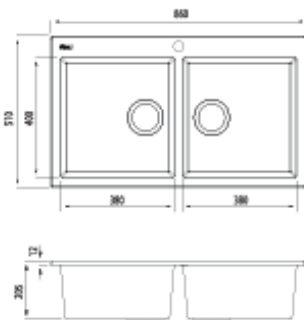

- 860X510X790mm

BLANCO

SPECIFICATIONS

Top view

SUBLINE 350/350-U Double Bowl

SUBLINE 350/350-U

- 755X400X460mm

Top view

- 403 x 433mm

Oliveri

Santorini

SPECIFICATIONS

183/4 Bowl Topmount with Drainer
ST-BL1510 LHB

- 1140W x 480H x 10R mm

183/4 Bowl Topmount with Drainer
ST-BL1510 RHB

- 1140W x 480H x 10R mm

SPECIFICATIONS

Large Bowl Topmount Sink
ST-BL1551

- 560W x 500H mm

Mega Bowl Topmount Sink
ST-BL1591

- 760W x 500H mm

Mega Bowl Undermount Sink
ST-BL1590U

- 760W x 435H mm

Standard Bowl Topmount Sink
ST-BL1531

- 410W x 500H mm

Oliveri

Santorini

SPECIFICATIONS

Standard Bowl Undermount Sink
ST-BL1530U

- 410W x 435H mm

Topmount Workstation Sink
ST-BL1596

- 860 W x 510 H mm