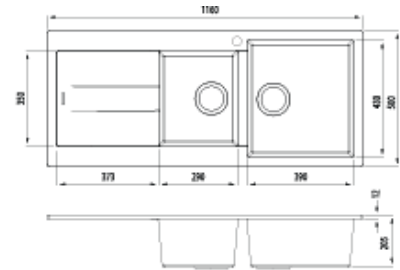

Maris Double Bowl Sink
MRG 120-35/35 ON

- 753 x 433mm

SPECIFICATIONS

Maris Single Bowl Sink
MRG 210-52 ON

- 553 x 433mm

Maris Single Bowl Sink
MRG 110-72 ON

- 753 x 433mm

Maris Single Bowl Sink
MRG 210-37 ON

- 403 x 433mm

Oliveri

Santorini

SPECIFICATIONS

183/4 Bowl Topmount with Drainer
ST-BL1510 LHB

- 1140W x 480H x 10R mm

183/4 Bowl Topmount with Drainer
ST-BL1510 RHB

- 1140W x 480H x 10R mm