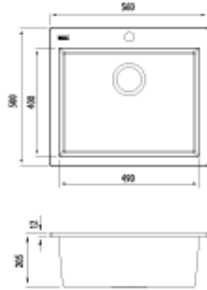

- 860X510X790mm

BLANCO

SPECIFICATIONS

Top view

SUBLINE 350/350-U Double Bowl

SUBLINE 350/350-U

- 755X400X460mm

Top view

Maris Double Bowl Sink
MRG 120-35/35 ON

- 753 x 433mm

SPECIFICATIONS

Maris Single Bowl Sink
MRG 210-52 ON

- 553 x 433mm

Maris Single Bowl Sink
MRG 110-72 ON

- 753 x 433mm

Maris Single Bowl Sink
MRG 210-37 ON

- 403 x 433mm

Oliveri

Santorini

SPECIFICATIONS

183/4 Bowl Topmount with Drainer
ST-BL1510 LHB

- 1140W x 480H x 10R mm

183/4 Bowl Topmount with Drainer
ST-BL1510 RHB

- 1140W x 480H x 10R mm

SPECIFICATIONS

Large Bowl Topmount Sink
ST-BL1551

- 560W x 500H mm

Mega Bowl Topmount Sink
ST-BL1591

- 760W x 500H mm

Mega Bowl Undermount Sink
ST-BL1590U

- 760W x 435H mm

Standard Bowl Topmount Sink
ST-BL1531