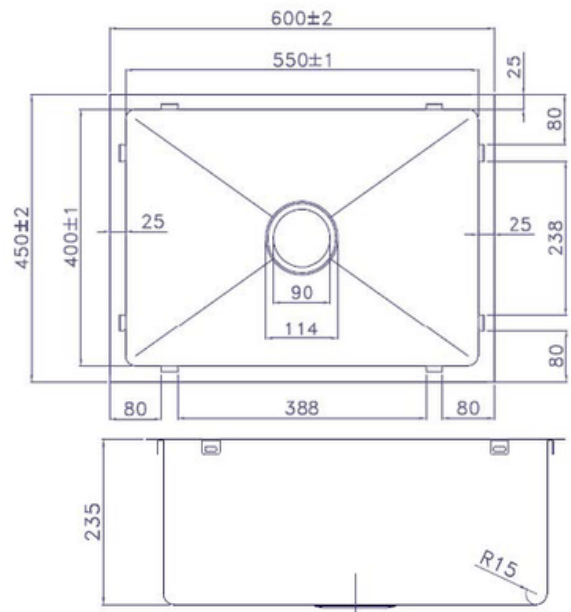

SPECIFICATIONS

King Double Bowl Sink with drainer
SS10840

- 1080X480X235mm

King Single Bowl Sink with Drainer
SS7645

- 810X450X235mm

King Large Single Bowl Sink
SS7640

- 810X450X235mm

King Medium Single Bowl Sink
SS5540

- 600X450X235mm

SPECIFICATIONS

King Single Bowl Sink

SS4040

- 450X450X235mm

King Double Bowl Sink

SS7645D

- 810X450X235mm

BLANCO

SPECIFICATIONS

Top view

NAYA 6 Single Bowl

NAYA 6

- 615X510X545mm

NAYA 8 1 1/2 Bowl

NAYA 8

- 860X510X790mm

BLANCO

SPECIFICATIONS

Top view

SUBLINE 350/350-U Double Bowl

SUBLINE 350/350-U

- 755X400X460mm

Top view