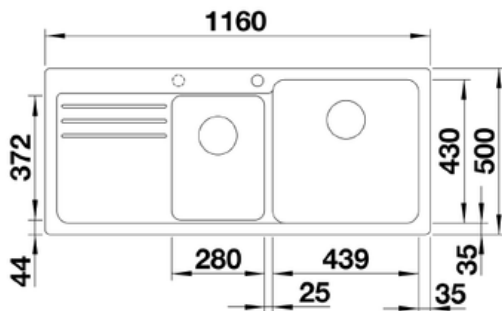

- 600X450X235mm

SPECIFICATIONS

King Single Bowl Sink

SS4040

- 450X450X235mm

King Double Bowl Sink

SS7645D

- 810X450X235mm

BLANCO

SPECIFICATIONS

Top view

NAYA 6 Single Bowl

NAYA 6

- 615X510X545mm

NAYA 8 1 1/2 Bowl

NAYA 8

- 815X500X430mm

Top view

NAYA 8 S 1 1/2 Bowl with Drainer

NAYA 8 S

- 1160X500X372mm

Top view

NAYA XL 9 Single Bowl

NAYA XL 9

- 860X510X790mm

BLANCO

SPECIFICATIONS

Top view

SUBLINE 350/350-U Double Bowl

SUBLINE 350/350-U

- 755X400X460mm

Top view