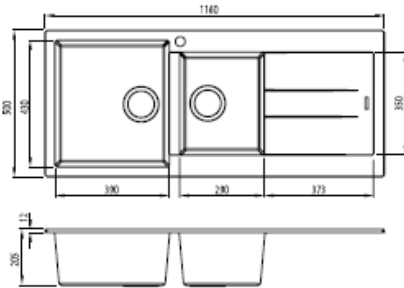

Maris Double Bowl Sink
MRG 120-35/35 ON

- 753 x 433mm

SPECIFICATIONS

Maris Single Bowl Sink
MRG 210-52 ON

- 553 x 433mm

Maris Single Bowl Sink
MRG 110-72 ON

- 753 x 433mm

Maris Single Bowl Sink
MRG 210-37 ON

- 403 x 433mm

Oliveri

Santorini

SPECIFICATIONS

183/4 Bowl Topmount with Drainer
ST-BL1510 LHB

- 1140W x 480H x 10R mm

183/4 Bowl Topmount with Drainer
ST-BL1510 RHB

- 1140W x 480H x 10R mm