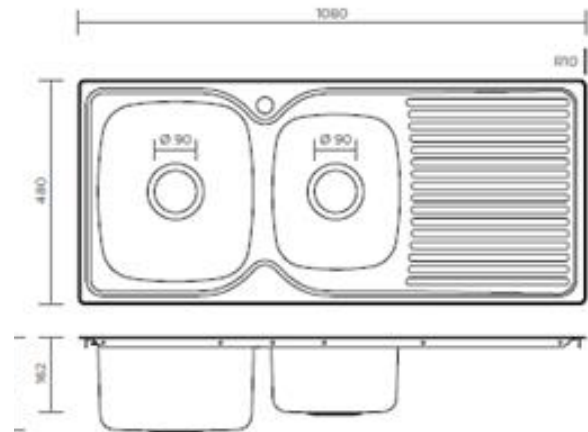

SPECIFICATIONS

Sonetto Double Bowl Universal Sink
SN63TU

- 785W x 455H mm

Sonetto Standard Bowl Universal Sink
SN30TU

- 405W x 455H mm

Single Bowl Universal Mount Sink
PS30TU

- 405W x 455H mm

Double Bowl Universal Mount Sink
PS63TU

- 785W x 455H mm

Oliveri

SPECIFICATIONS

Double Bowl & Drainer - Topmount
PS71 (LHB) / PS72 (RHB)

- 1135W x 480H x 201D mm

1 3/4 Bowl & Drainer - Topmount
PS11 (LHB) / PS12 (RHB)

- 1080W x 480H x 201D mm

Single Bowl & Drainer - Topmount
PS21 (LHB) / PS22 (RHB)