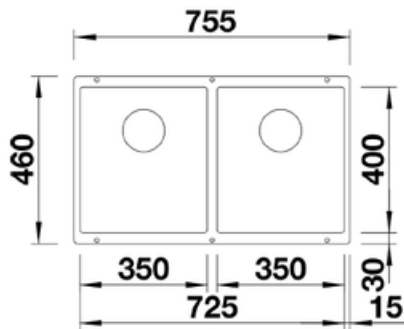

- 600X450X235mm

SPECIFICATIONS

King Single Bowl Sink

SS4040

- 450X450X235mm

King Double Bowl Sink

SS7645D

- 810X450X235mm

BLANCO

SPECIFICATIONS

Top view

NAYA 6 Single Bowl

NAYA 6

- 615X510X545mm

NAYA 8 1 1/2 Bowl

NAYA 8

- 815X500X430mm

Top view

NAYA 8 S 1 1/2 Bowl with Drainer

NAYA 8 S

- 1160X500X372mm

Top view

NAYA XL 9 Single Bowl

NAYA XL 9

- 860X510X790mm

BLANCO

SPECIFICATIONS

Top view

SUBLINE 350/350-U Double Bowl

SUBLINE 350/350-U

- 755X400X460mm

Top view