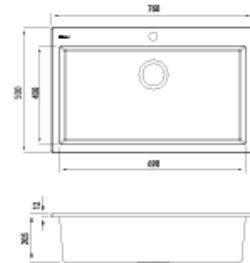

- 860X510X790mm

BLANCO

SPECIFICATIONS

Top view

SUBLINE 350/350-U Double Bowl

SUBLINE 350/350-U

- 755X400X460mm

Top view

Maris Double Bowl Sink
MRG 120-35/35 ON

- 753 x 433mm

SPECIFICATIONS

Maris Single Bowl Sink
MRG 210-52 ON

- 553 x 433mm

Maris Single Bowl Sink
MRG 110-72 ON

- 753 x 433mm

Maris Single Bowl Sink
MRG 210-37 ON

- 403 x 433mm

Oliveri

Santorini

SPECIFICATIONS

183/4 Bowl Topmount with Drainer
ST-BL1510 LHB

- 1140W x 480H x 10R mm

183/4 Bowl Topmount with Drainer
ST-BL1510 RHB

- 1140W x 480H x 10R mm

SPECIFICATIONS

Large Bowl Topmount Sink
ST-BL1551

- 560W x 500H mm

Mega Bowl Topmount Sink
ST-BL1591

- 760W x 500H mm

Mega Bowl Undermount Sink
ST-BL1590U

- 760W x 435H mm

Standard Bowl Topmount Sink
ST-BL1531