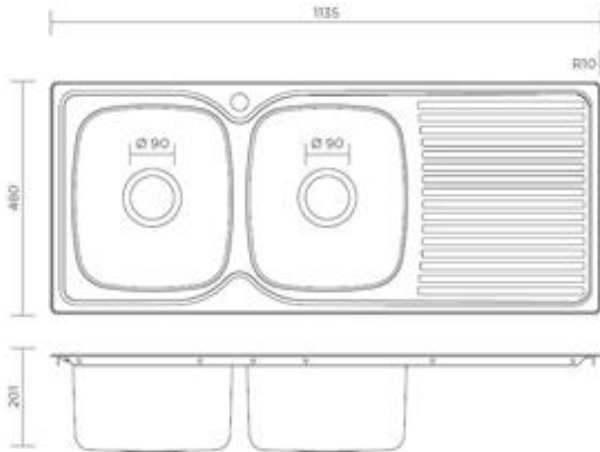

- 838W x 520H mm

Large Bowl Undermount Sink
ST-BL1550U

- 560W x 435H mm

Single Bowl Topmount with Drainer
ST-BL1520 LHB

- 860W x 500H mm

Single Bowl Topmount with Drainer
ST-BL1520 RHB

- 860W x 500H mm

Oliveri

SPECIFICATIONS

Sonetto Double Bowl Universal Sink
SN63TU

- 785W x 455H mm

Sonetto Standard Bowl Universal Sink
SN30TU

- 405W x 455H mm

Single Bowl Universal Mount Sink
PS30TU

- 405W x 455H mm

Double Bowl Universal Mount Sink
PS63TU

- 785W x 455H mm

Oliveri

SPECIFICATIONS

Double Bowl & Drainer - Topmount
PS71 (LHB) / PS72 (RHB)

- 1135W x 480H x 201D mm

1 3/4 Bowl & Drainer - Topmount
PS11 (LHB) / PS12 (RHB)

- 1080W x 480H x 201D mm

Single Bowl & Drainer - Topmount
PS21 (LHB) / PS22 (RHB)