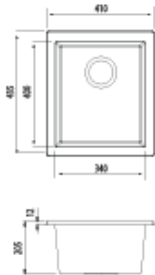

- 860X510X790mm

BLANCO

SPECIFICATIONS

Top view

SUBLINE 350/350-U Double Bowl

SUBLINE 350/350-U

- 755X400X460mm

Top view

- 403 x 433mm

Oliveri

Santorini

SPECIFICATIONS

183/4 Bowl Topmount with Drainer
ST-BL1510 LHB

- 1140W x 480H x 10R mm

183/4 Bowl Topmount with Drainer
ST-BL1510 RHB

- 1140W x 480H x 10R mm

SPECIFICATIONS

Large Bowl Topmount Sink
ST-BL1551

- 560W x 500H mm

Mega Bowl Topmount Sink
ST-BL1591

- 760W x 500H mm

Mega Bowl Undermount Sink
ST-BL1590U

- 760W x 435H mm

Standard Bowl Topmount Sink
ST-BL1531

- 410W x 500H mm

Oliveri

Santorini

SPECIFICATIONS

Standard Bowl Undermount Sink
ST-BL1530U

- 410W x 435H mm

Topmount Workstation Sink
ST-BL1596

- 860 W x 510 H mm