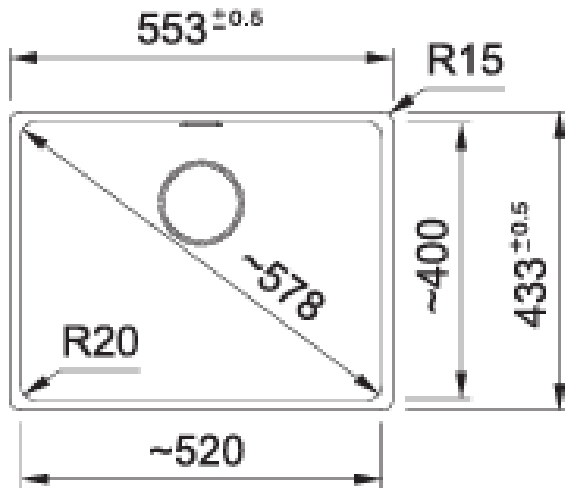

SPECIFICATIONS

Maris Single Bowl Sink
MRG 210-52 ON

- 553 x 433mm