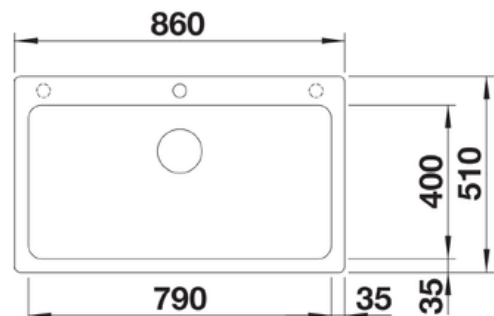

BLANCO

SPECIFICATIONS

Top view

NAYA 6 Single Bowl

NAYA 6

- 615X510X545mm

NAYA 8 1 1/2 Bowl

NAYA 8

- 815X500X430mm

Top view

NAYA 8 S 1 1/2 Bowl with Drainer

NAYA 8 S

- 1160X500X372mm

Top view

NAYA XL 9 Single Bowl

NAYA XL 9

- 860X510X790mm

BLANCO

SPECIFICATIONS

Top view

SUBLINE 350/350-U Double Bowl

SUBLINE 350/350-U

- 755X400X460mm

Top view

- 403 x 433mm

Oliveri

Santorini

SPECIFICATIONS

183/4 Bowl Topmount with Drainer
ST-BL1510 LHB

- 1140W x 480H x 10R mm

183/4 Bowl Topmount with Drainer
ST-BL1510 RHB

- 1140W x 480H x 10R mm