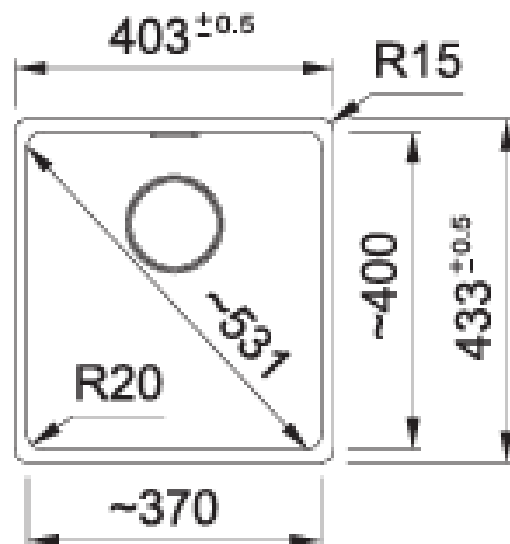

Maris Double Bowl Sink
MRG 120-35/35 ON

- 753 x 433mm

SPECIFICATIONS

Maris Single Bowl Sink
MRG 210-52 ON

- 553 x 433mm

Maris Single Bowl Sink
MRG 110-72 ON

- 753 x 433mm

Maris Single Bowl Sink
MRG 210-37 ON

- 403 x 433mm

Oliveri

Santorini

SPECIFICATIONS

183/4 Bowl Topmount with Drainer
ST-BL1510 LHB

- 1140W x 480H x 10R mm

183/4 Bowl Topmount with Drainer
ST-BL1510 RHB

- 1140W x 480H x 10R mm