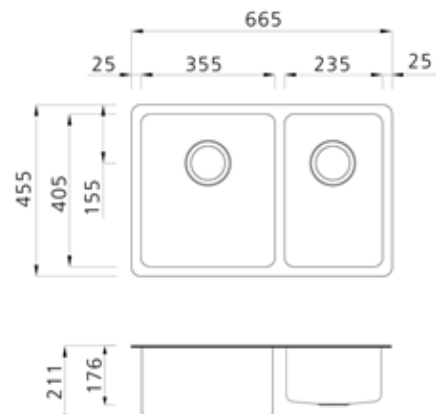

- 403 x 433mm

Oliveri

Santorini

SPECIFICATIONS

183/4 Bowl Topmount with Drainer
ST-BL1510 LHB

- 1140W x 480H x 10R mm

183/4 Bowl Topmount with Drainer
ST-BL1510 RHB

- 1140W x 480H x 10R mm

SPECIFICATIONS

Sonetto Double Bowl Universal Sink
SN63TU

- 785W x 455H mm

Sonetto Standard Bowl Universal Sink
SN30TU

- 405W x 455H mm

Single Bowl Universal Mount Sink
PS30TU

- 405W x 455H mm

Double Bowl Universal Mount Sink
PS63TU

- 785W x 455H mm

Oliveri

SPECIFICATIONS

Double Bowl & Drainer - Topmount
PS71 (LHB) / PS72 (RHB)

- 1135W x 480H x 201D mm

1 3/4 Bowl & Drainer - Topmount
PS11 (LHB) / PS12 (RHB)

- 1080W x 480H x 201D mm

Single Bowl & Drainer - Topmount
PS21 (LHB) / PS22 (RHB)

- 770W x 480H x 201D mm

Project 1 1/2 Bowl – Universal
PS83TU

- 665X455X211mm

Looking for a digital copy?
Scan the QR Code below!

Helping Australians make the best choice.

2/820 Princes Hwy, Springvale VIC 3171