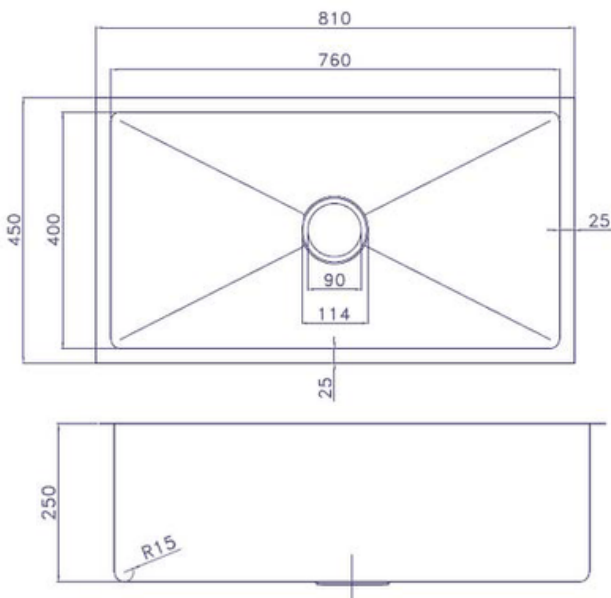

SPECIFICATIONS

King Double Bowl Sink with drainer
SS10840

- 1080X480X235mm

King Single Bowl Sink with Drainer
SS7645

- 810X450X235mm

King Large Single Bowl Sink
SS7640

- 810X450X235mm

King Medium Single Bowl Sink
SS5540

- 600X450X235mm

SPECIFICATIONS

King Single Bowl Sink

SS4040

- 450X450X235mm

King Double Bowl Sink

SS7645D

- 810X450X235mm

BLANCO

SPECIFICATIONS

Top view

NAYA 6 Single Bowl

NAYA 6

- 615X510X545mm

NAYA 8 1 1/2 Bowl

NAYA 8

- 860X510X790mm

BLANCO

SPECIFICATIONS

Top view

SUBLINE 350/350-U Double Bowl

SUBLINE 350/350-U

- 755X400X460mm

Top view