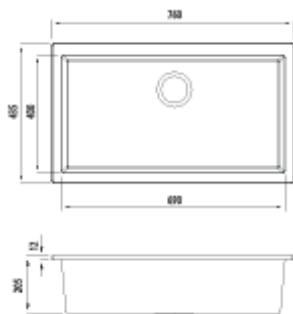

Maris Double Bowl Sink
MRG 120-35/35 ON

- 753 x 433mm

SPECIFICATIONS

Maris Single Bowl Sink
MRG 210-52 ON

- 553 x 433mm

Maris Single Bowl Sink
MRG 110-72 ON

- 753 x 433mm

Maris Single Bowl Sink
MRG 210-37 ON

- 403 x 433mm

Oliveri

Santorini

SPECIFICATIONS

183/4 Bowl Topmount with Drainer
ST-BL1510 LHB

- 1140W x 480H x 10R mm

183/4 Bowl Topmount with Drainer
ST-BL1510 RHB

- 1140W x 480H x 10R mm

SPECIFICATIONS

Large Bowl Topmount Sink
ST-BL1551

- 560W x 500H mm

Mega Bowl Topmount Sink
ST-BL1591

- 760W x 500H mm

Mega Bowl Undermount Sink
ST-BL1590U

- 760W x 435H mm

Standard Bowl Topmount Sink
ST-BL1531

- 410W x 500H mm

Oliveri

Santorini

SPECIFICATIONS

Standard Bowl Undermount Sink
ST-BL1530U

- 410W x 435H mm

Topmount Workstation Sink
ST-BL1596

- 860 W x 510 H mm