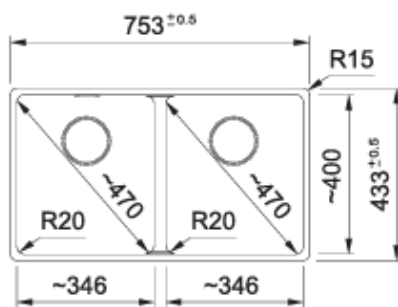

SUBLINE 700-U Single Bowl

SUBLINE 700-U

- 543X443X500mm

SPECIFICATIONS

Basis Double Bowl Sink with Drainer
BFG 621 ONYX

- 1160 x 500mm

Basis 1&1/2 Bowl Sink with Drainer
BFG 651 ONYX

- 970 x 500mm

- 403 x 433mm

Oliveri

Santorini

SPECIFICATIONS

183/4 Bowl Topmount with Drainer
ST-BL1510 LHB

- 1140W x 480H x 10R mm

183/4 Bowl Topmount with Drainer
ST-BL1510 RHB

- 1140W x 480H x 10R mm