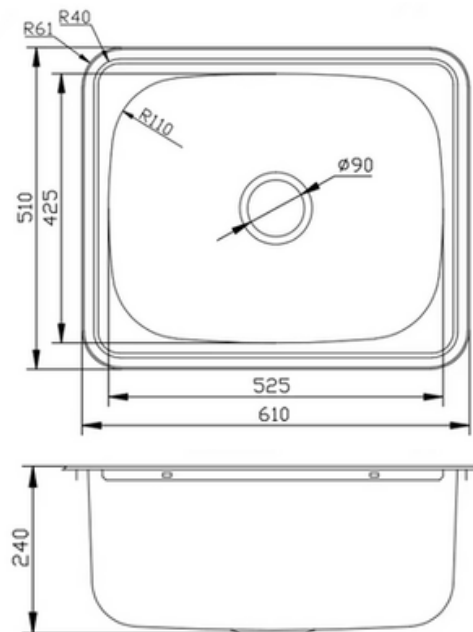

SPECIFICATIONS

King Double Bowl Sink with drainer
SS10840

- 1080X480X235mm

King Single Bowl Sink with Drainer
SS7645

- 810X450X235mm

King Large Single Bowl Sink
SS7640

- 810X450X235mm

King Medium Single Bowl Sink
SS5540

- 600X450X235mm

SPECIFICATIONS

King Single Bowl Sink

SS4040

- 450X450X235mm

King Double Bowl Sink

SS7645D

- 810X450X235mm

45lt Stainless Steel Inset Trough

VG45IT

- 600X500X240mm

BLANCO

SPECIFICATIONS

DINAS 8 S 175 1 $\frac{3}{4}$ Bowl Inset Sink Drainer
DINAS 8S 175L/DINAS 8S 175R

- 1160W x 500D x 180H

WE ARE BLANCO
GET INSPIRED!

BLANCO

SPECIFICATIONS

Top view

NAYA 6 Single Bowl

NAYA 6

- 615X510X545mm

NAYA 8 1 1/2 Bowl

NAYA 8