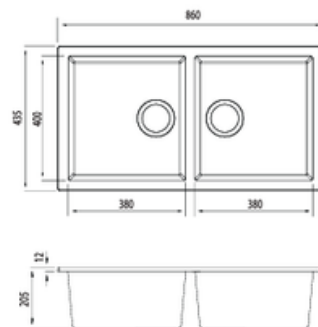

Double Bowl Undermount Sink
ST-BL1563U

- 860W x 435H mm