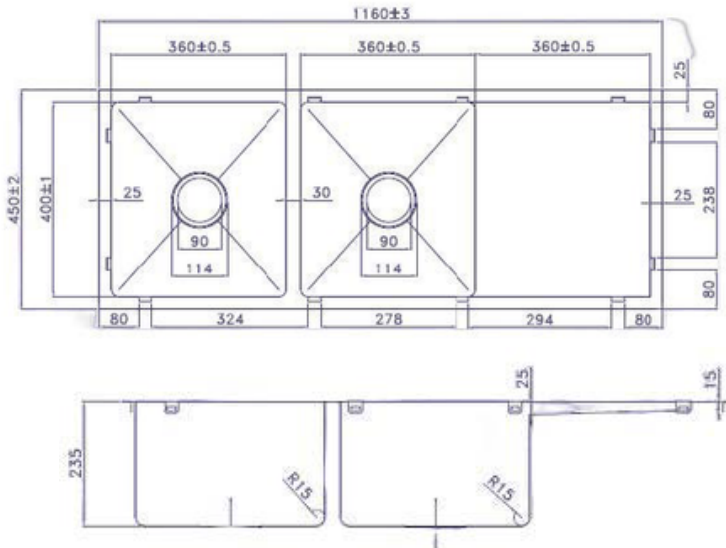

SPECIFICATIONS

King Double Bowl Sink with drainer
SS10840

- 1080X480X235mm

King Single Bowl Sink with Drainer
SS7645

- 810X450X235mm

King Large Single Bowl Sink
SS7640

- 810X450X235mm

King Medium Single Bowl Sink
SS5540

- 860X510X790mm

BLANCO

SPECIFICATIONS

Top view

SUBLINE 350/350-U Double Bowl

SUBLINE 350/350-U

- 755X400X460mm

Top view