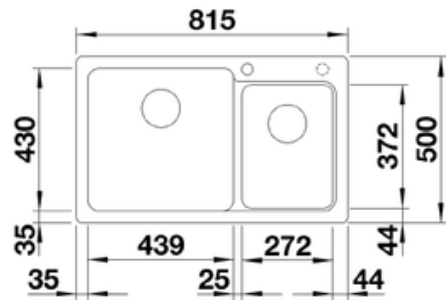

- 600X450X235mm

SPECIFICATIONS

King Single Bowl Sink

SS4040

- 450X450X235mm

King Double Bowl Sink

SS7645D

- 810X450X235mm

BLANCO

SPECIFICATIONS

Top view

NAYA 6 Single Bowl

NAYA 6

- 615X510X545mm

NAYA 8 1 1/2 Bowl

NAYA 8

- 815X500X430mm

Top view

NAYA 8 S 1 1/2 Bowl with Drainer

NAYA 8 S

- 1160X500X372mm

Top view

NAYA XL 9 Single Bowl

NAYA XL 9

- 860X510X790mm

BLANCO

SPECIFICATIONS

Top view

SUBLINE 350/350-U Double Bowl

SUBLINE 350/350-U

- 755X400X460mm

Top view