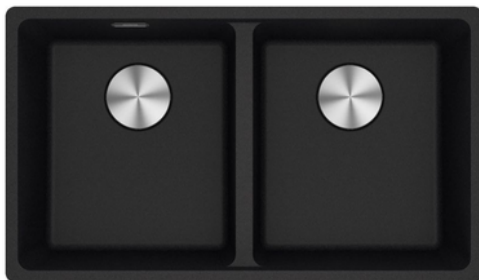

Maris Double Bowl Sink
MRG 120-35/35 ON

- Item Code - MRG 120-35/35 ON
- 753 x 433mm
- Undermount
- Semi Integrated Waste w OF
- 50 Years Warranty