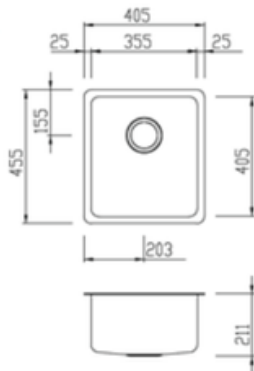

- 403 x 433mm

Oliveri

Santorini

SPECIFICATIONS

183/4 Bowl Topmount with Drainer
ST-BL1510 LHB

- 1140W x 480H x 10R mm

183/4 Bowl Topmount with Drainer
ST-BL1510 RHB

- 1140W x 480H x 10R mm

- 838W x 520H mm

Large Bowl Undermount Sink
ST-BL1550U

- 560W x 435H mm

Single Bowl Topmount with Drainer
ST-BL1520 LHB

- 860W x 500H mm

Single Bowl Topmount with Drainer
ST-BL1520 RHB

- 860W x 500H mm

Oliveri

SPECIFICATIONS

Sonetto Double Bowl Universal Sink
SN63TU

- 785W x 455H mm

Sonetto Standard Bowl Universal Sink
SN30TU

- 405W x 455H mm

Single Bowl Universal Mount Sink
PS30TU

- 405W x 455H mm

Double Bowl Universal Mount Sink
PS63TU

- 785W x 455H mm

Oliveri

SPECIFICATIONS

Double Bowl & Drainer - Topmount
PS71 (LHB) / PS72 (RHB)

- 1135W x 480H x 201D mm

1 3/4 Bowl & Drainer - Topmount
PS11 (LHB) / PS12 (RHB)

- 1080W x 480H x 201D mm

Single Bowl & Drainer - Topmount
PS21 (LHB) / PS22 (RHB)