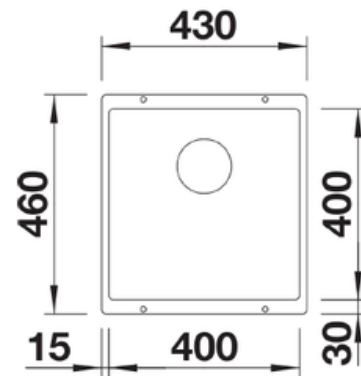

BLANCO

SPECIFICATIONS

Top view

NAYA 6 Single Bowl

NAYA 6

- 615X510X545mm

NAYA 8 1 1/2 Bowl

NAYA 8

- 815X500X430mm

Top view

NAYA 8 S 1 1/2 Bowl with Drainer

NAYA 8 S

- 1160X500X372mm

Top view

NAYA XL 9 Single Bowl

NAYA XL 9

- 860X510X790mm

BLANCO

SPECIFICATIONS

Top view

SUBLINE 350/350-U Double Bowl

SUBLINE 350/350-U

- 755X400X460mm

Top view

SUBLINE 400-U Single Bowl

SUBLINE 400-U

- 430X400X460

Top view

SUBLINE 500-U Single Bowl

SUBLINE 500-U

- 530X400X460mm

Top view