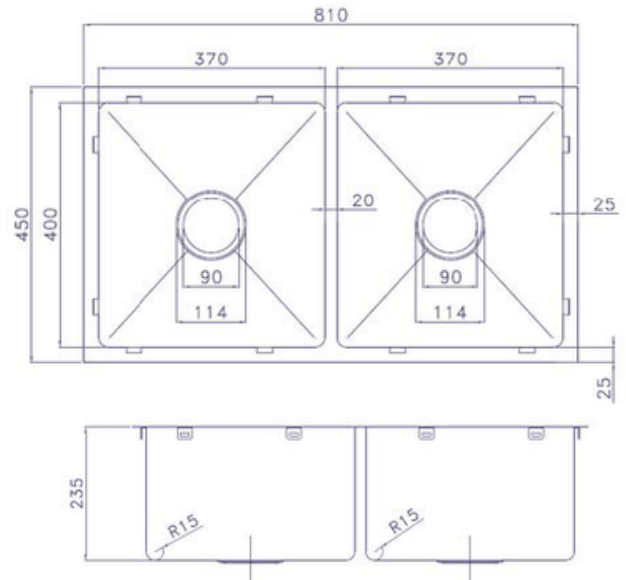

SPECIFICATIONS

King Double Bowl Sink with drainer
SS10840

- 1080X480X235mm

King Single Bowl Sink with Drainer
SS7645

- 810X450X235mm

King Large Single Bowl Sink
SS7640

- 810X450X235mm

King Medium Single Bowl Sink
SS5540

- 600X450X235mm

SPECIFICATIONS

King Single Bowl Sink

SS4040

- 450X450X235mm

King Double Bowl Sink

SS7645D

- 810X450X235mm

BLANCO

SPECIFICATIONS

Top view

NAYA 6 Single Bowl

NAYA 6

- 615X510X545mm

NAYA 8 1 1/2 Bowl

NAYA 8

- 860X510X790mm

BLANCO

SPECIFICATIONS

Top view

SUBLINE 350/350-U Double Bowl

SUBLINE 350/350-U

- 755X400X460mm

Top view